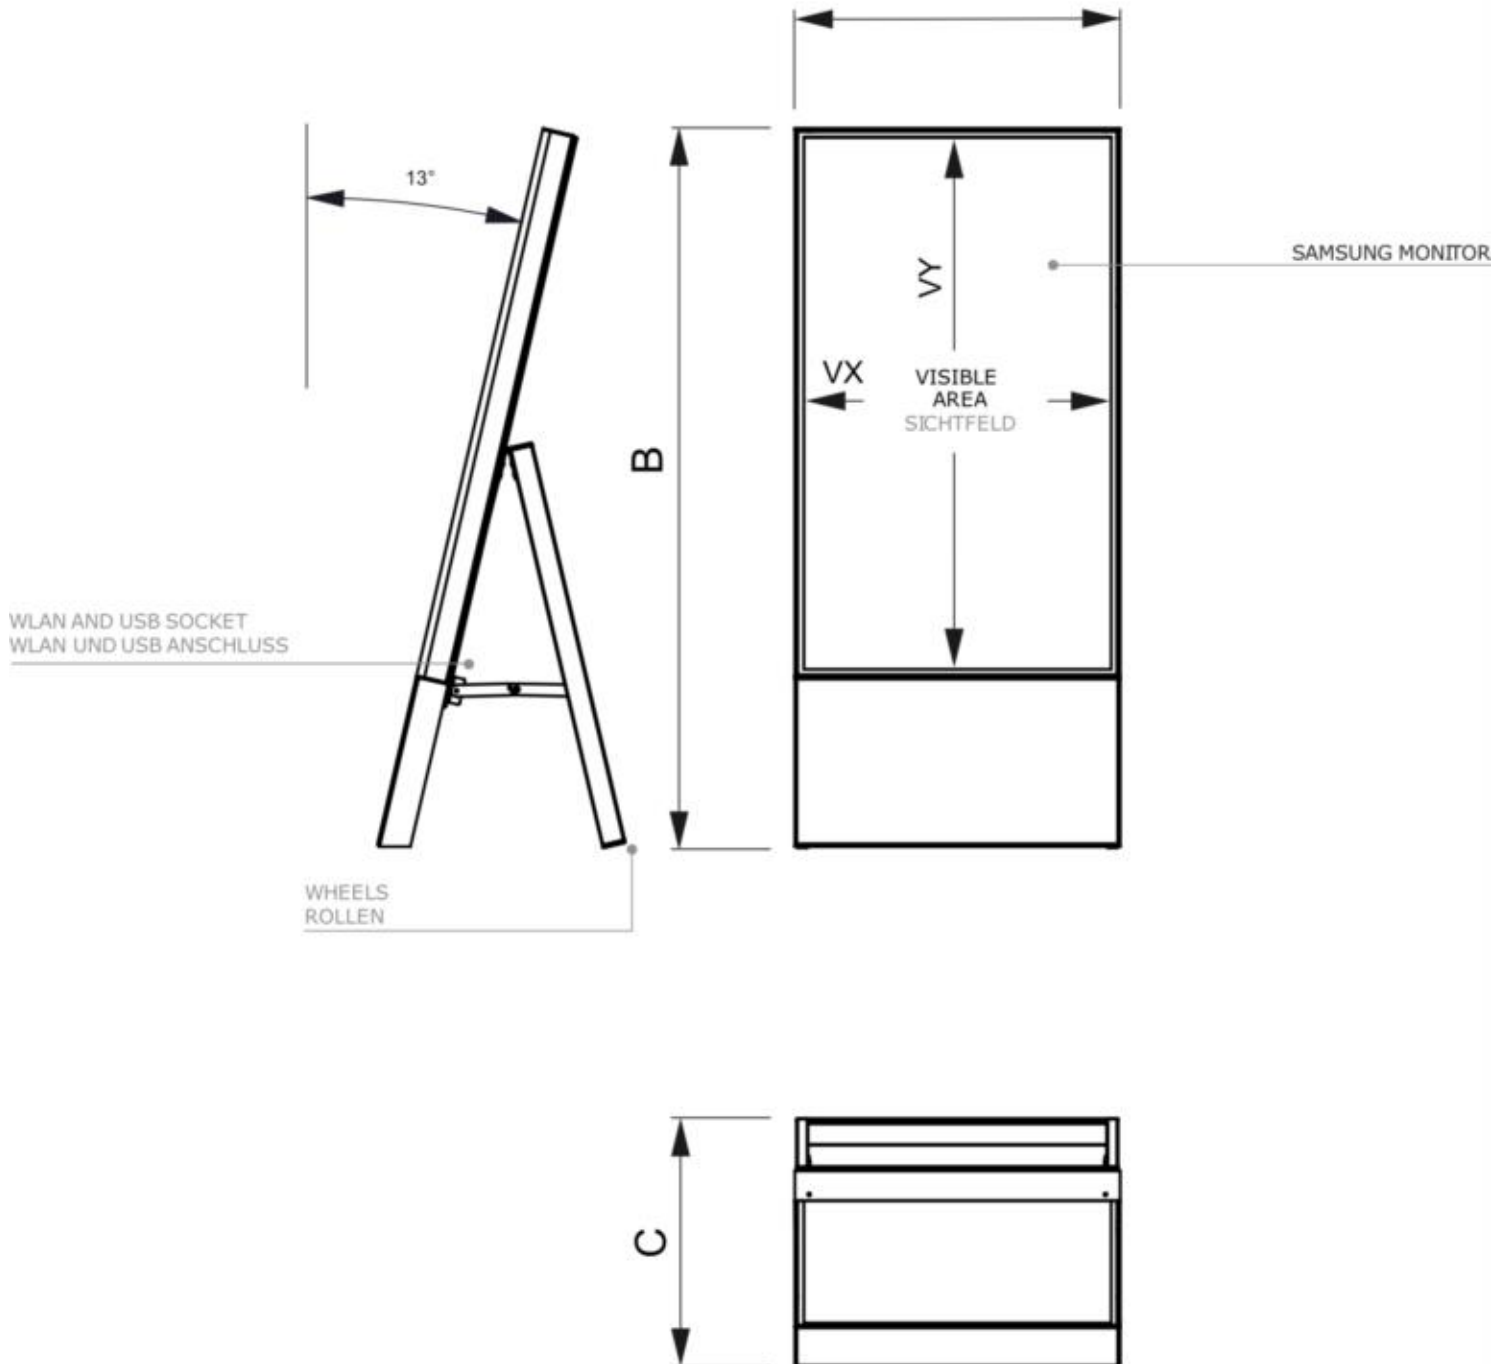

PRODUCT SHEET

Smart Line Digital A-Board With 43" Samsung Screen Black

DIAT43ESF

- Easy to transport and move around with wheels
- Elegant frameless design
- Perfect for events, showrooms, hospitality and POS

PRODUCT SHEET

Smart Line Digital A-Board With 43" Samsung Screen Black

DIAT43ESF

PRODUCT SHEET

Smart Line Digital A-Board With 43" Samsung Screen Black

DIAT43ESF

GENERAL INFO

SKU	Sizes (mm) (A x B x C)	Format (mm)	Visible size (mm) (VXxVY)	Hole spacing (mm) (XxY)
DIAT43ESF	560 x 1238 x 426	43"	529,2 x 940 mm	-

Orientation	Weight (kg)
Vertical	27,80

MONITOR SPECIFICATIONS

Monitor type	LCD Size	Ratio	Resolution (px)	Contrast	Monitor dimensions (mm) (WxHxD)
Samsung QM43C	43"	16:9	3840 x 2160	1200:1	969,5 x 557,8 x 28,5

Response Time (ms)	Nit (nt)	Operating time	Operating system	Touch monitor	Touch foil
8	500	24/7	Tizen	No	No

Wattage (W)
121 W

PACKAGING INFORMATION

Packaging unit 1 (mm)	Packaging unit 2 (mm)	Packaging unit 3 (mm)
1392 x 702 x 152	-	-