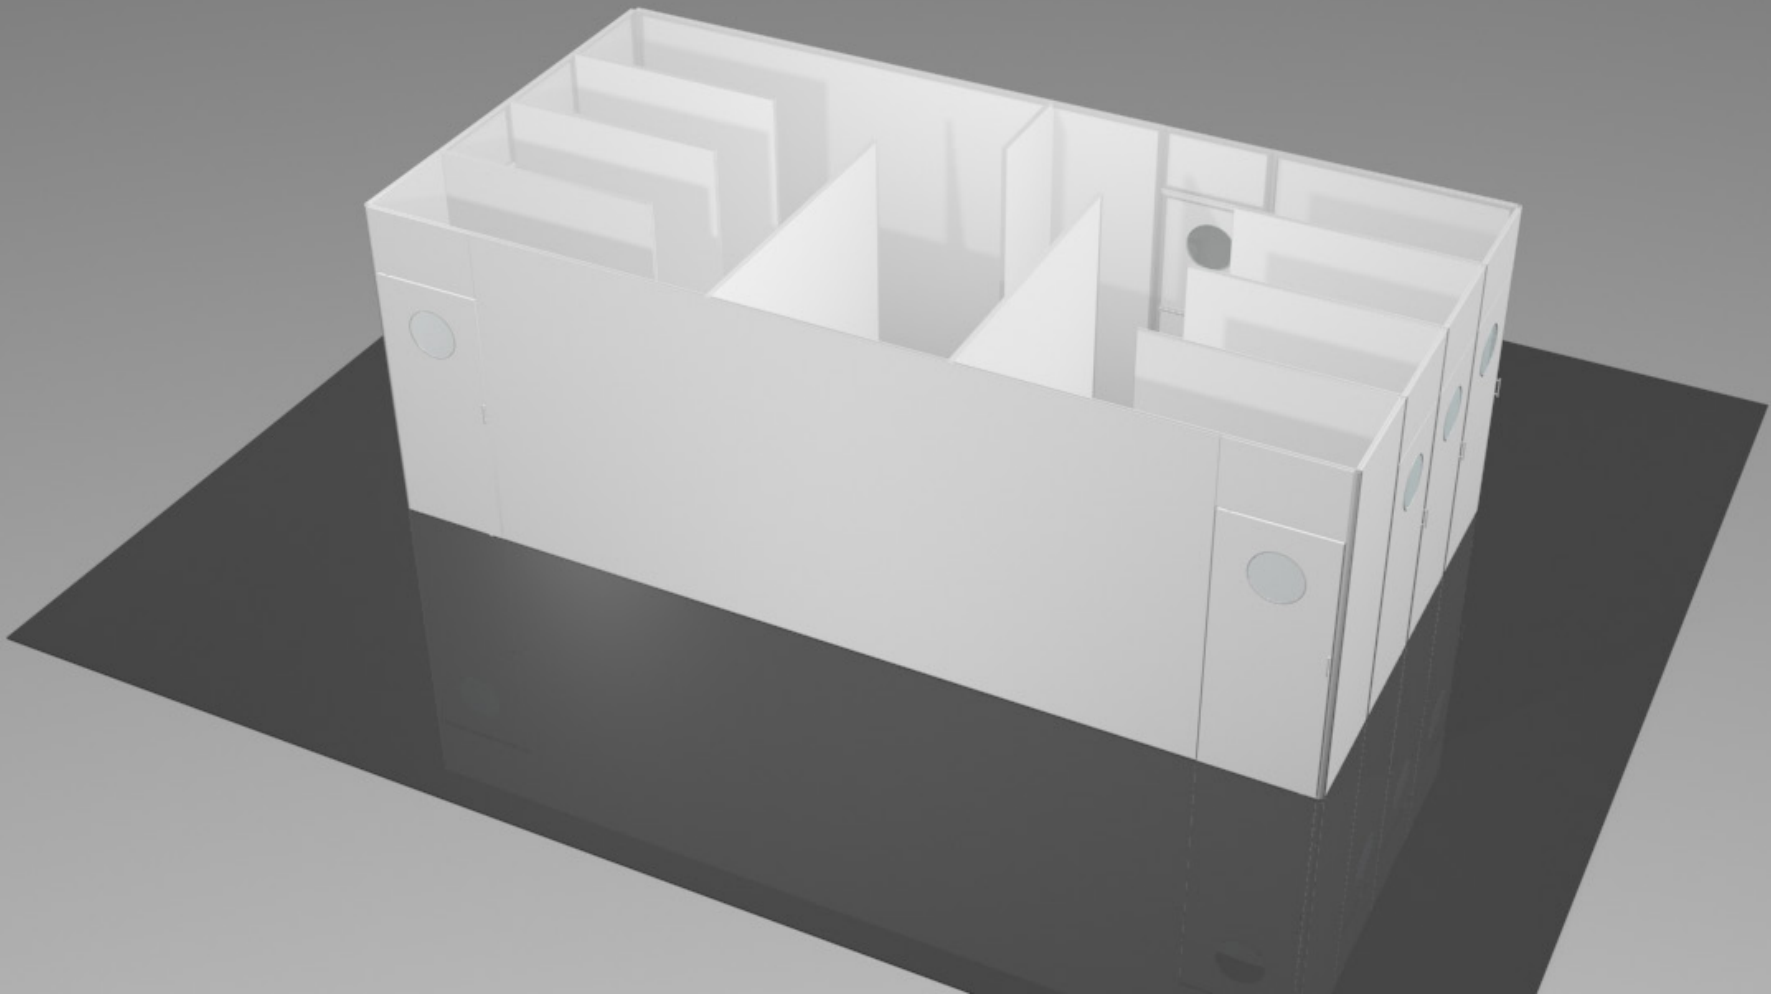

OPTION 1

**Vaccine station option 1 - Maxi high wall**  
floor size: 5 x 3m

# MBD Vaccine Station Design Options

OPTION 1

OPTION 1

**Vaccine station option 2 - Maxi high wall**  
**floor size: 10 x 8m**

OPTION 2

OPTION 2

OPTION 2