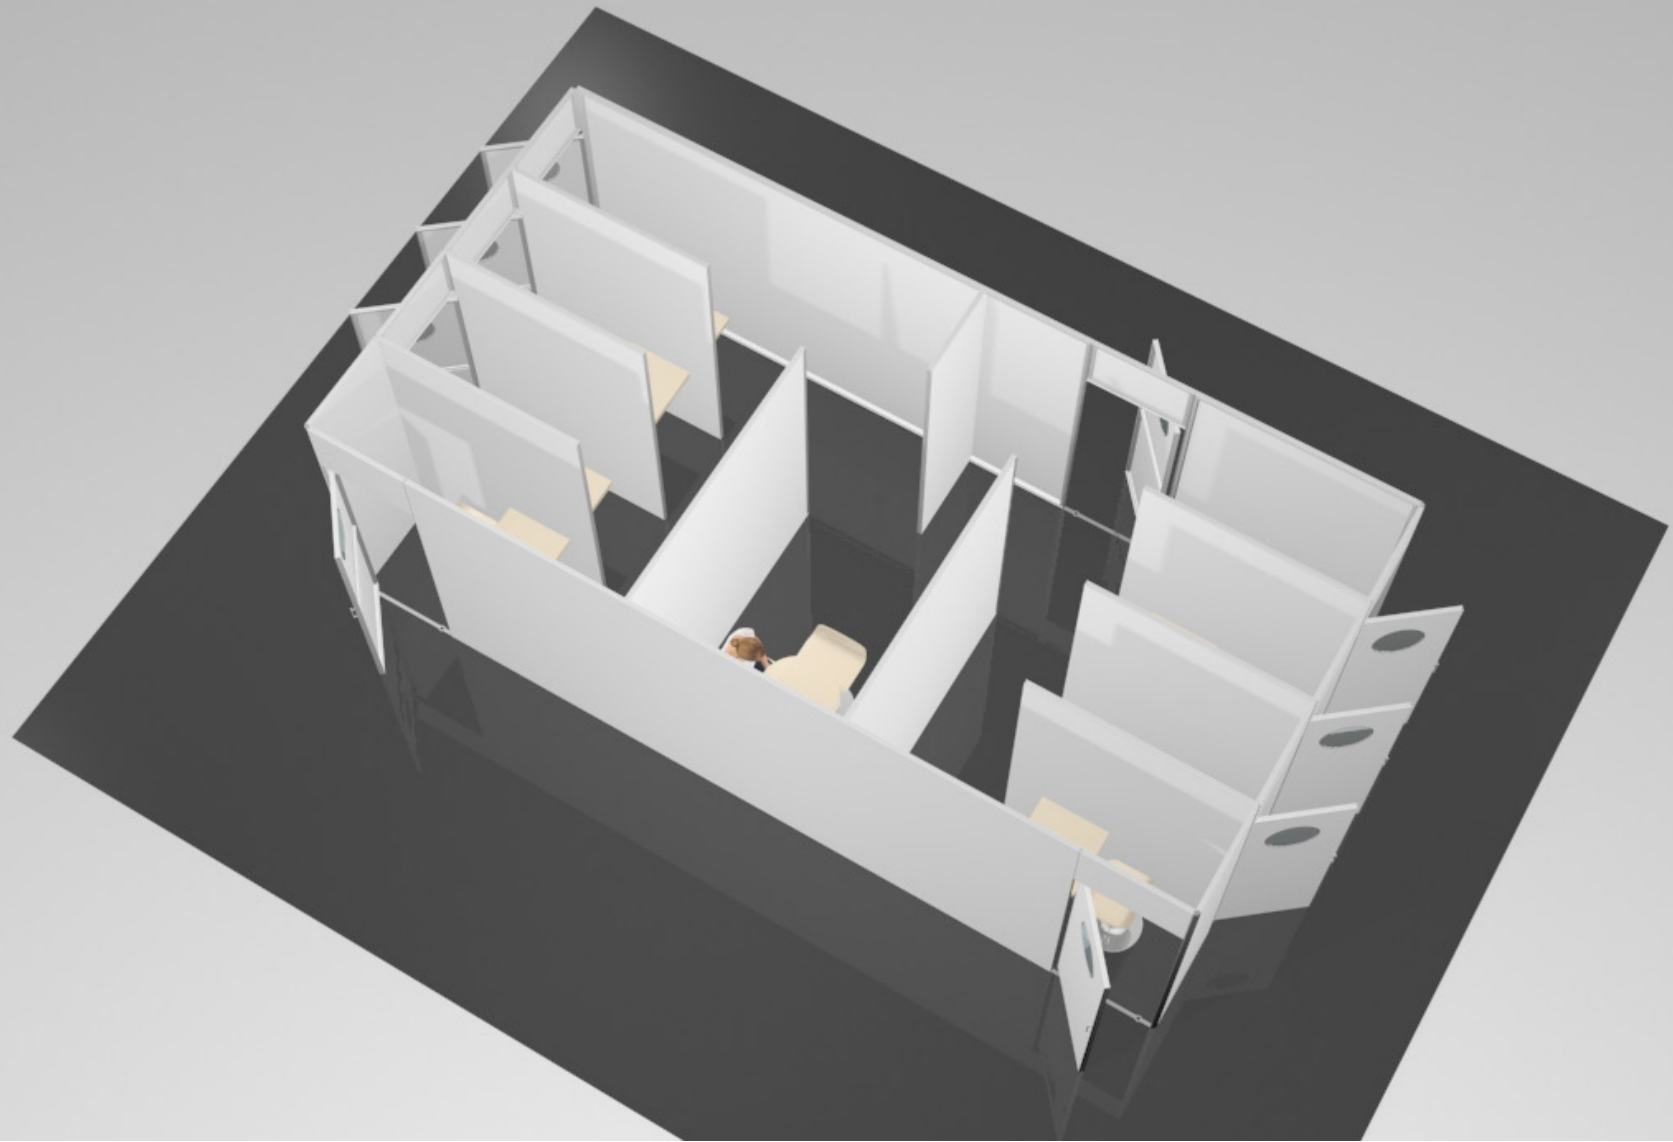

OPTION 1

**Vaccine station option 1 - Maxi high wall**  
floor size: 5 x 3m

# MBD Vaccine Station Design Options

OPTION 1

OPTION 1

**Vaccine station option 2 - Maxi high wall**  
**floor size: 10 x 8m**

OPTION 2

OPTION 2

OPTION 2