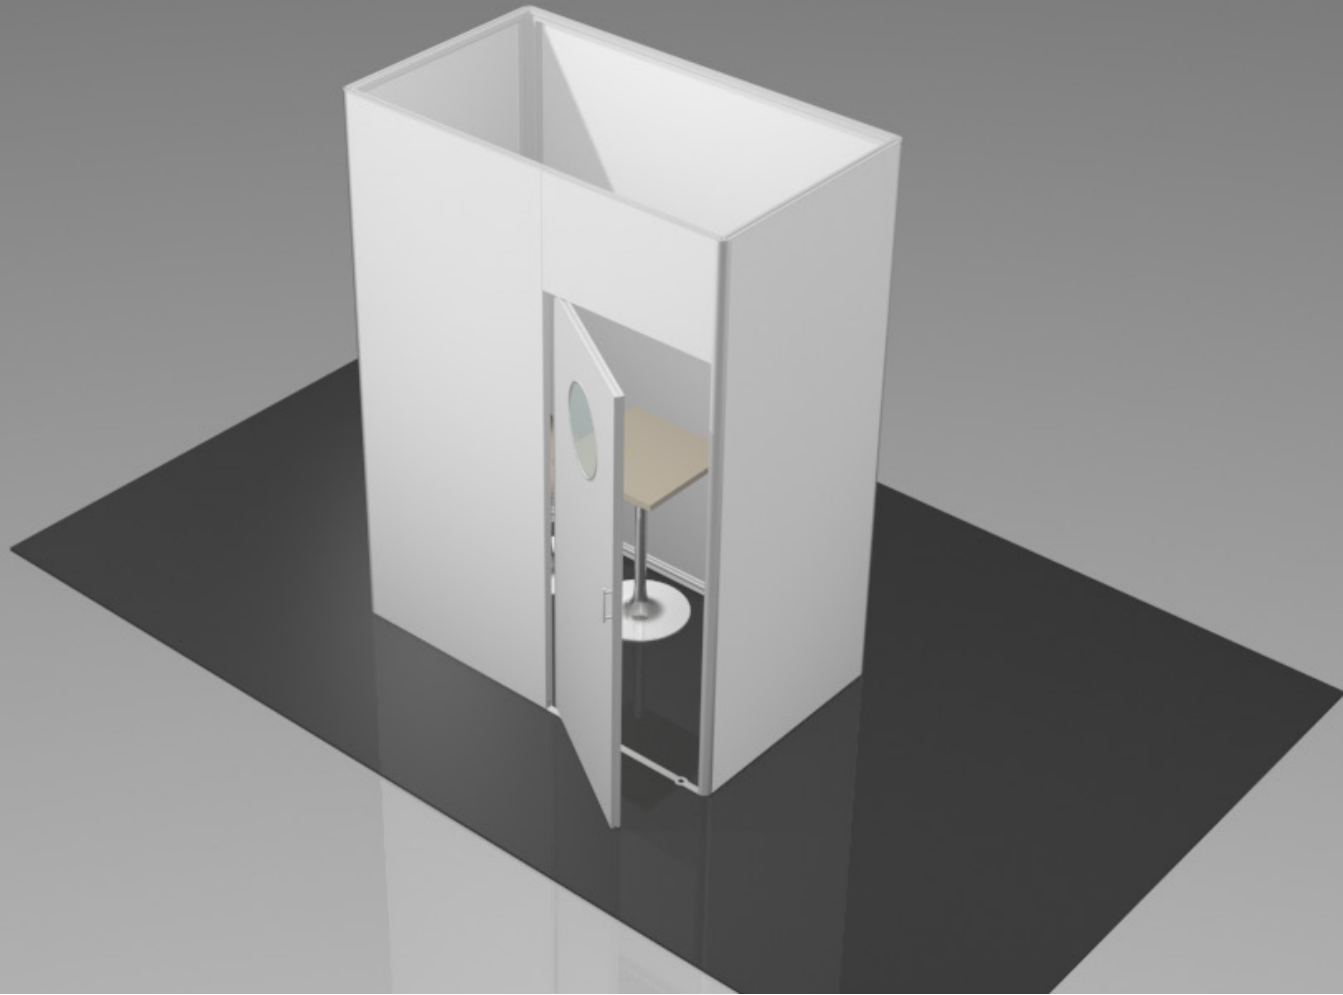

OPTION 1

**Vaccine station option 1 - Maxi high wall**  
floor size: 5 x 3m

# MBD Vaccine Station Design Options

OPTION 1

OPTION 1

**Vaccine station option 2 - Maxi high wall**  
**floor size: 10 x 8m**

OPTION 2

OPTION 2

OPTION 2