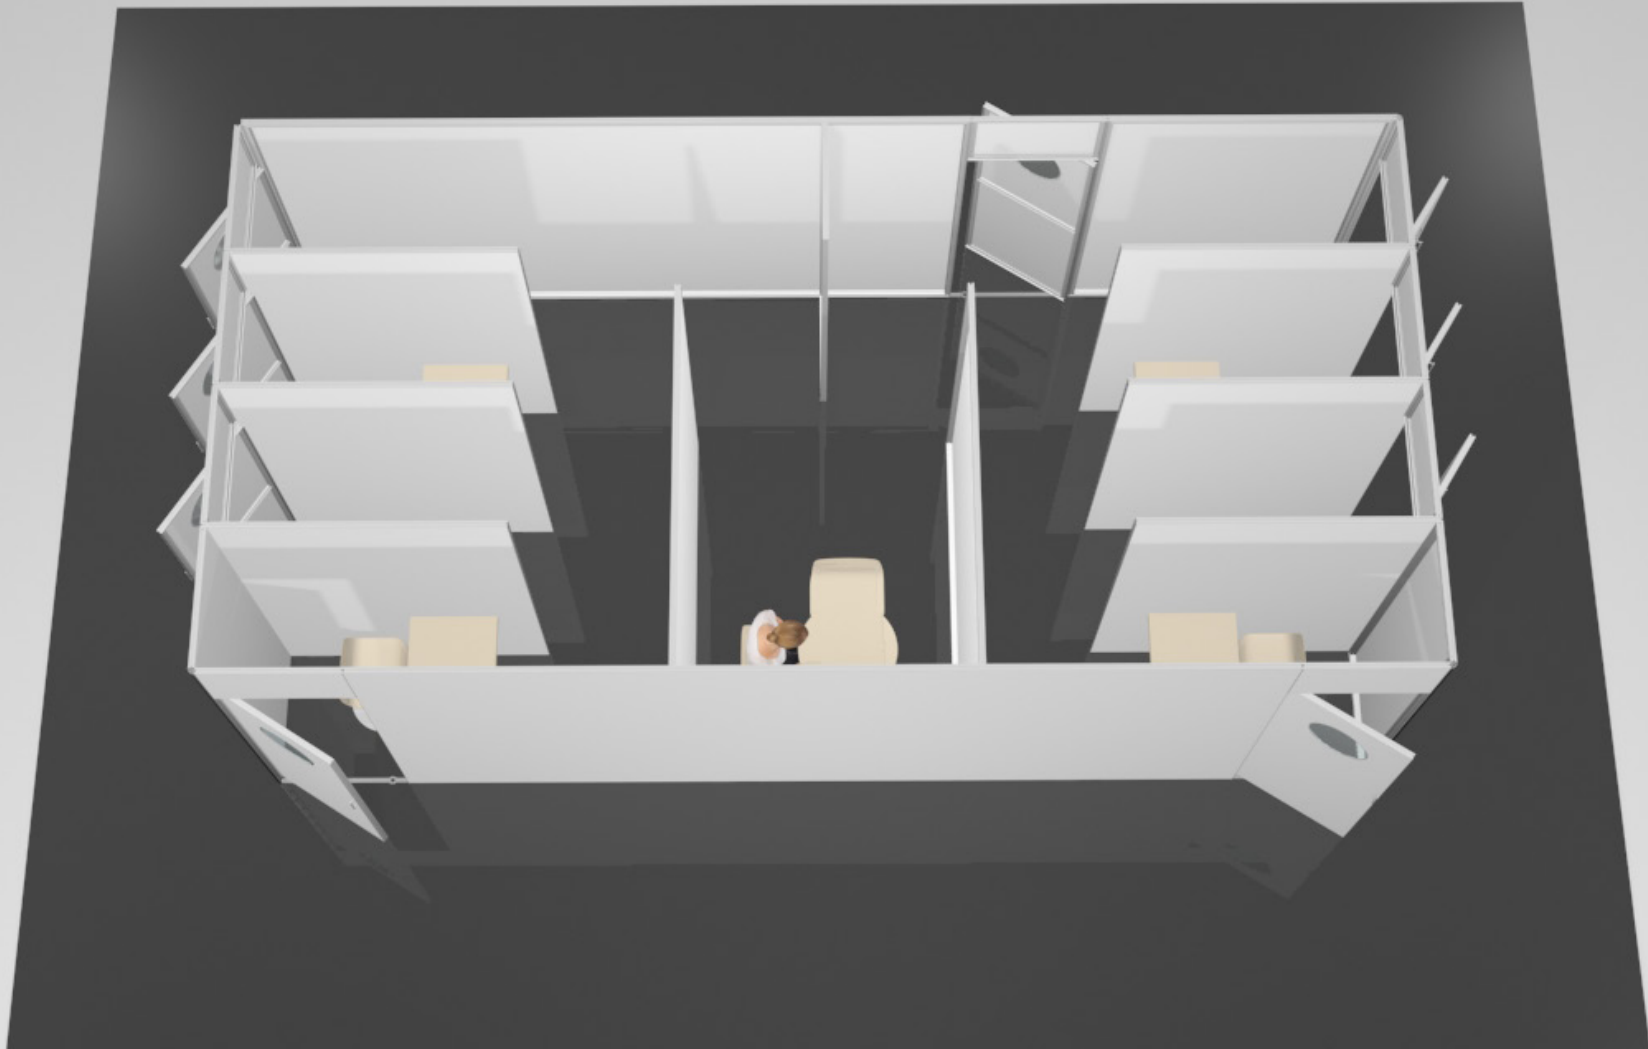

OPTION 1

**Vaccine station option 1 - Maxi high wall**  
floor size: 5 x 3m

# MBD Vaccine Station Design Options

OPTION 1

OPTION 1

**Vaccine station option 2 - Maxi high wall**  
**floor size: 10 x 8m**

OPTION 2

OPTION 2

OPTION 2