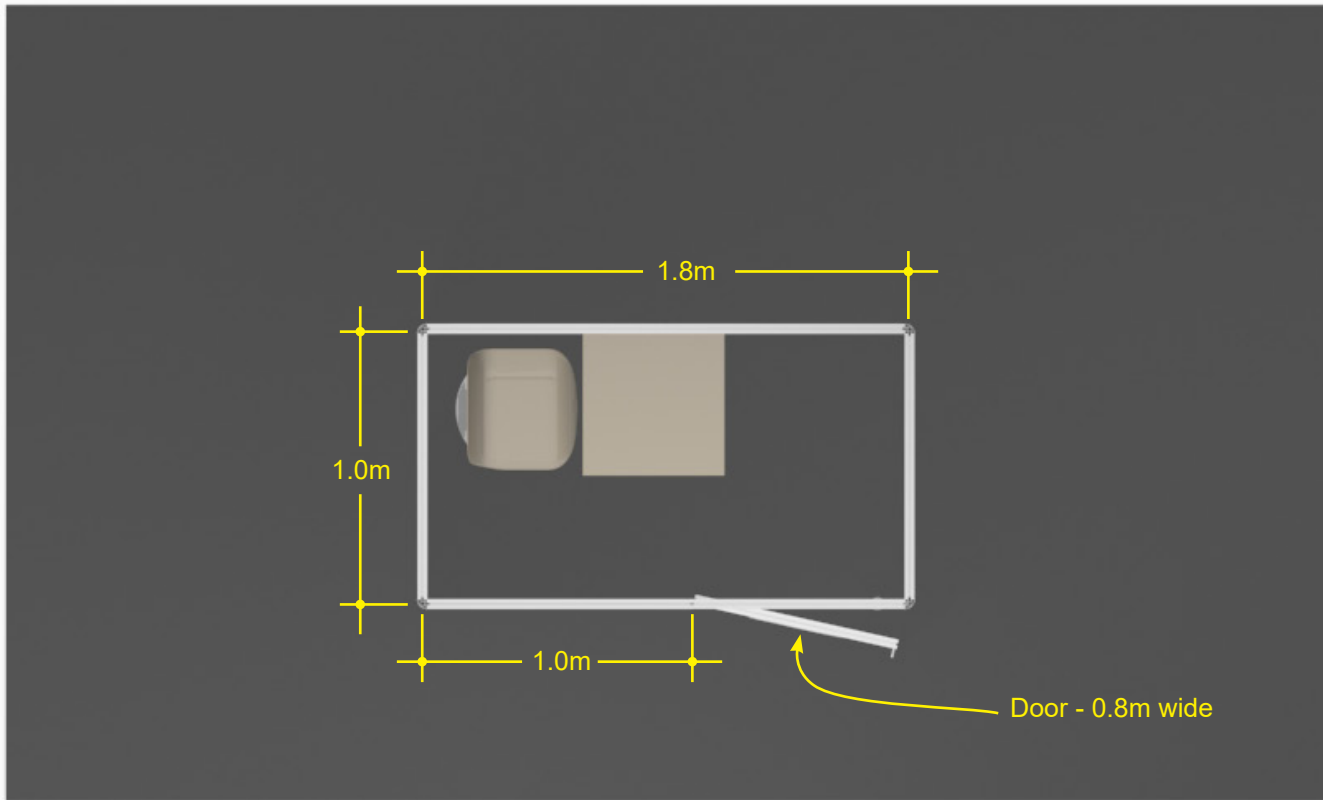

OPTION 1

**Vaccine station option 1 - Maxi high wall**  
floor size: 5 x 3m

# MBD Vaccine Station Design Options

OPTION 1

OPTION 1

**Vaccine station option 2 - Maxi high wall**  
**floor size: 10 x 8m**

OPTION 2

OPTION 2

OPTION 2