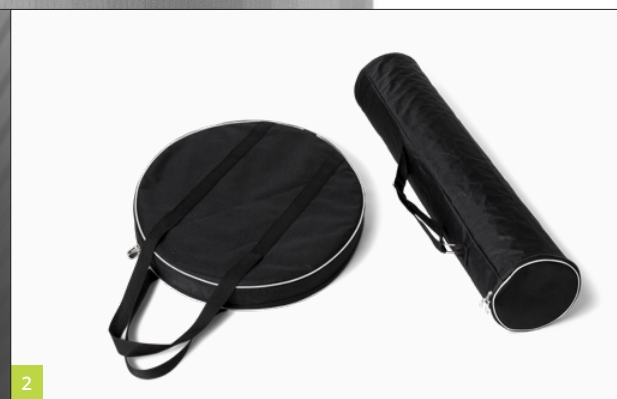

Counter Professional Round

NEW

'A true all-rounder'

Counter Professional Round

EN

- Extremely stable because of round shape
- Canal structure sheet, with black hook velcro (hard) (1)
- Black table top
- Padded bag for table top and cylindrical bag with cardboard tube for plastic roll and print (2)

DE

- Extrem stabil mit hoher Standfestigkeit aufgrund von runder Form
- Lamellenbahn mit Hakenband (1)
- Schwarze Thekenplatte
- Tasche mit Innenfutter für Holzplatten und Köchertasche mit Papprolle für Kunststoffrolle und Druck (2)

NL

- Extreem stabiel door ronde vorm
- Lamellenrol met haak klittenband (hard) (1)
- Zwart balieblad
- Tas met binnenvoering t.b.v. houten bladen en kokertas met kartonnen koker t.b.v. kunststof rol en print (2)

FR

- Stabilité renforcée grâce à sa forme courbée
- Structure alvéolaire avec velcro (côté dur) (1)
- Tablette supérieure noire
- Sac renforcé avec rangement pour tablettes ainsi qu'un sac en cylindre avec tubes en carton pour les imprimés et les rouleaux plastiques (2)

ES

- Extremadamente estable por su forma curva
- Estructura laminar con velcro de gancho (cara dura) (1)
- Tablero de mesa negro
- Bolsa acolchada para los tableros y bolsa cilíndrica con tubo de cartón para el material plástico e impresión (2)

108

Art. nr. Colour

CPRTTB ●

All sizes in cm.

Dimensions

Ø H
45 93

Package See fig. 1a on page 3

W H D KG X in Y
48 30 97 16 2

Pallet capacity See fig. 2a on page 3

Euro Industrial
24 32

Max. pcs. on pallet