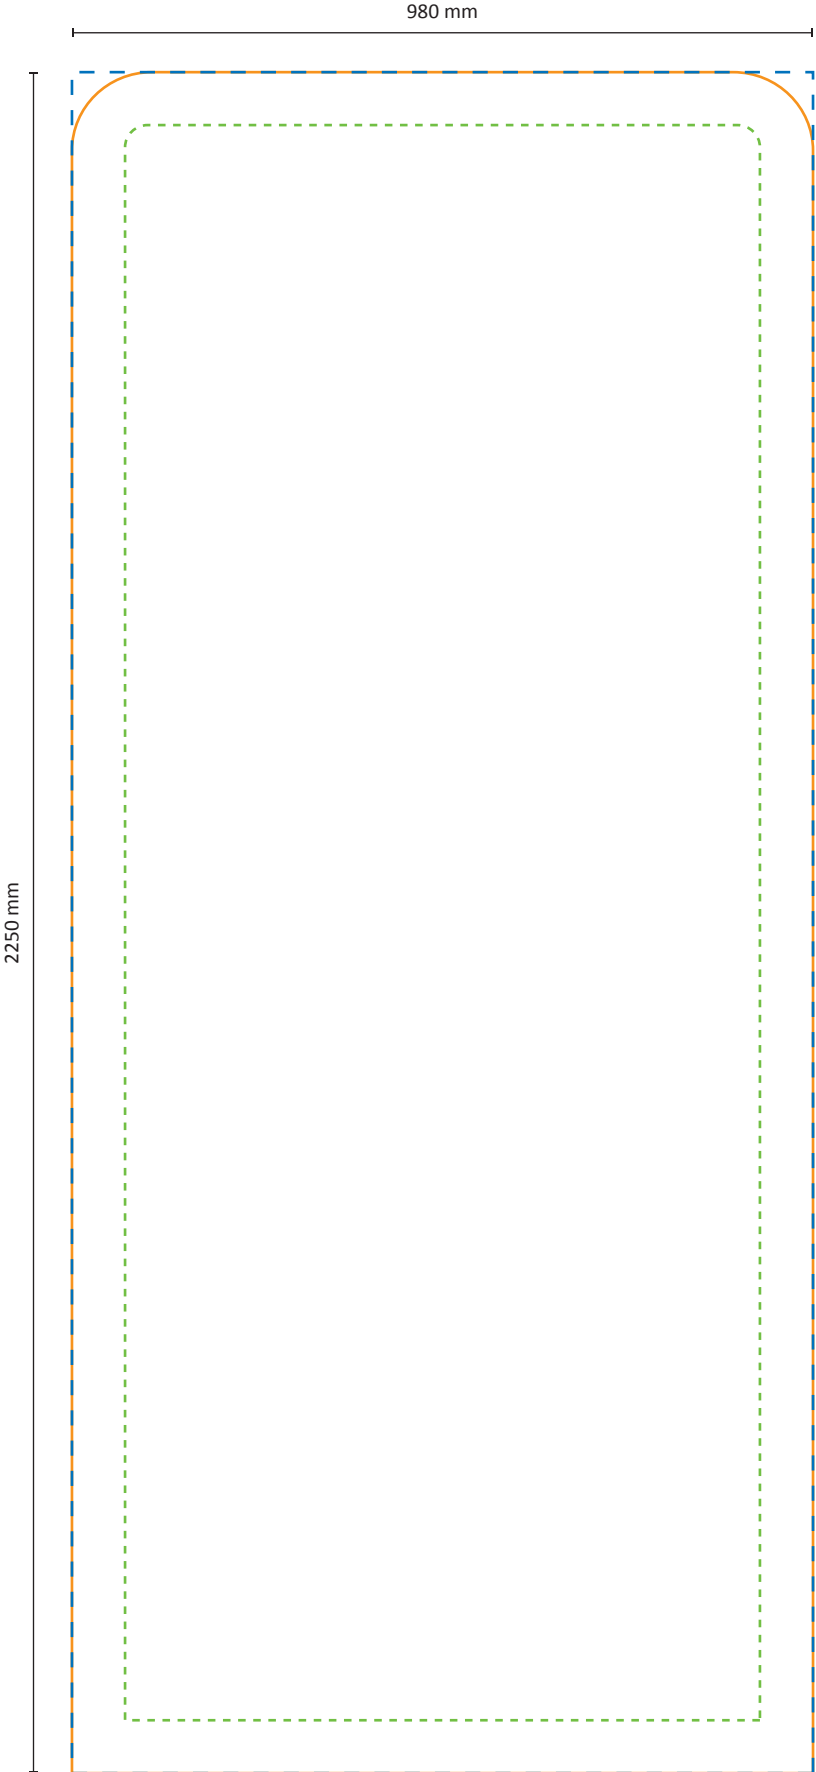

Zipper-Wall Straight

Graphical specifications

File set-up

The **blue line** is the outline of the document size.

Confection is done on the **orange line**. This is the final net size.

Important text and images should be placed within the **green line** because of the confection. The green and orange line are **7 cm** apart.

File supply

- 1: Please remove all sizes and lines (orange, green and blue).
- 2: Supply on real size in PDF via E-mail / YouSendit / WeTransfer.

Zipper-Wall Straight 100 x 230cm Graphic (ZWS100-230G)

Specifications

Frame

Graphic

Actual size of graphic: 980 * 2250 mm (W/H)

Scale 1:10

Zipper-Wall Straight 150 x 230cm Graphic (ZWS150-230G)

Specifications

Frame

Graphic

Actual size of graphic: 1480 * 2250 mm (W/H)

Zipper-Wall Straight 200 x 230cm Graphic (ZWS200-230G)

Specifications

Frame

Graphic

Actual size of graphic: 1980 * 2250 mm (W/H)

Scale 1:10

Zipper-Wall Straight 250 x 230cm Graphic (ZWS250-230G)