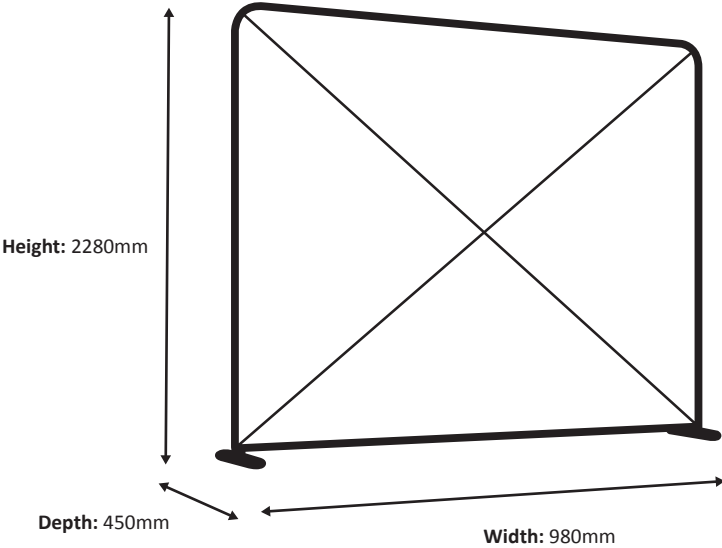

File supply

- 1: Please remove all sizes and lines (orange, green and blue).
- 2: Supply on real size in PDF via E-mail / YouSendit / WeTransfer.

Zipper-Wall Straight 100 x 230cm Graphic (ZWS100-230G)

Specifications

Frame

Graphic

Actual size of graphic: 980 * 2250 mm (W/H)

Scale 1:10

Zipper-Wall Straight 150 x 230cm Graphic (ZWS150-230G)

Specifications

Frame

Graphic

Actual size of graphic: 1480 * 2250 mm (W/H)

Zipper-Wall Straight 200 x 230cm Graphic (ZWS200-230G)

Specifications

Frame

Graphic

Actual size of graphic: 1980 * 2250 mm (W/H)

Scale 1:10

Zipper-Wall Straight 250 x 230cm Graphic (ZWS250-230G)

Actual size of graphic: 2980 * 2250 mm (W/H)

Scale 1:10