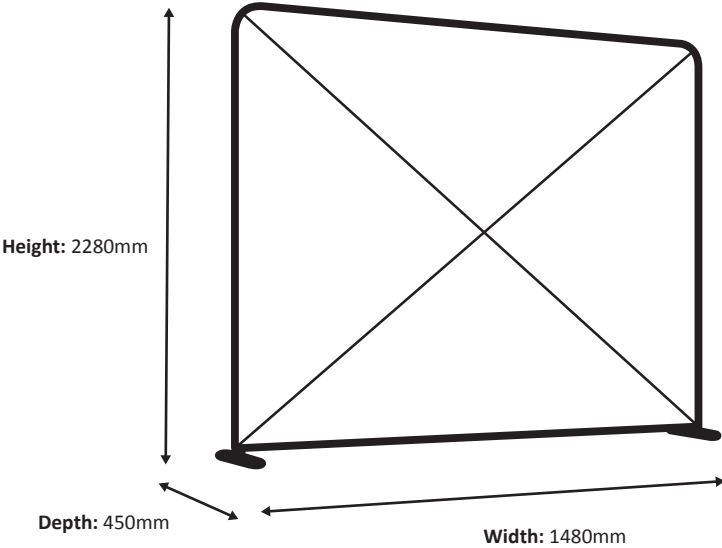

Frame

Graphic

Actual size of graphic: 980 * 2250 mm (W/H)

Scale 1:10

Zipper-Wall Straight 150 x 230cm Graphic (ZWS150-230G)

Specifications

Frame

Graphic

Actual size of graphic: 1480 * 2250 mm (W/H)

Zipper-Wall Straight 200 x 230cm Graphic (ZWS200-230G)

Specifications

Frame

Graphic

Actual size of graphic: 1980 * 2250 mm (W/H)

Scale 1:10

Zipper-Wall Straight 250 x 230cm Graphic (ZWS250-230G)

Specifications

Frame

Graphic

Actual size of graphic: 2480 * 2250 mm (W/H)

Zipper-Wall Straight 300 x 230cm Graphic (ZWS300-230G)

Specifications

Frame

Graphic

Actual size of graphic: 2980 * 2250 mm (W/H)

Scale 1:10