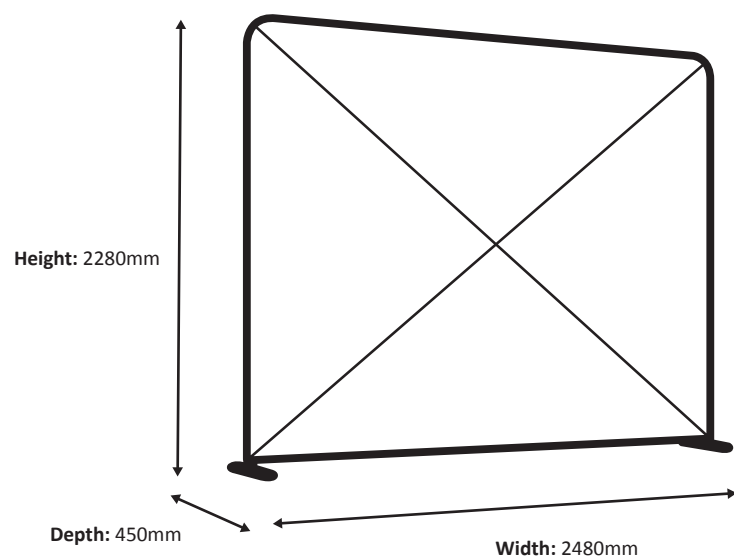

Frame

Graphic

Actual size of graphic: 980 * 2250 mm (W/H)

Scale 1:10

Zipper-Wall Straight 150 x 230cm Graphic (ZWS150-230G)

Specifications

Frame

Graphic

Actual size of graphic: 1480 * 2250 mm (W/H)

Zipper-Wall Straight 200 x 230cm Graphic (ZWS200-230G)

Specifications

Frame

Graphic

Actual size of graphic: 1980 * 2250 mm (W/H)

Scale 1:10

Zipper-Wall Straight 250 x 230cm Graphic (ZWS250-230G)

Specifications

Frame

Graphic

Actual size of graphic: 2480 * 2250 mm (W/H)

Zipper-Wall Straight 300 x 230cm Graphic (ZWS300-230G)

Specifications

Frame

Graphic

Actual size of graphic: 2980 * 2250 mm (W/H)

Scale 1:10