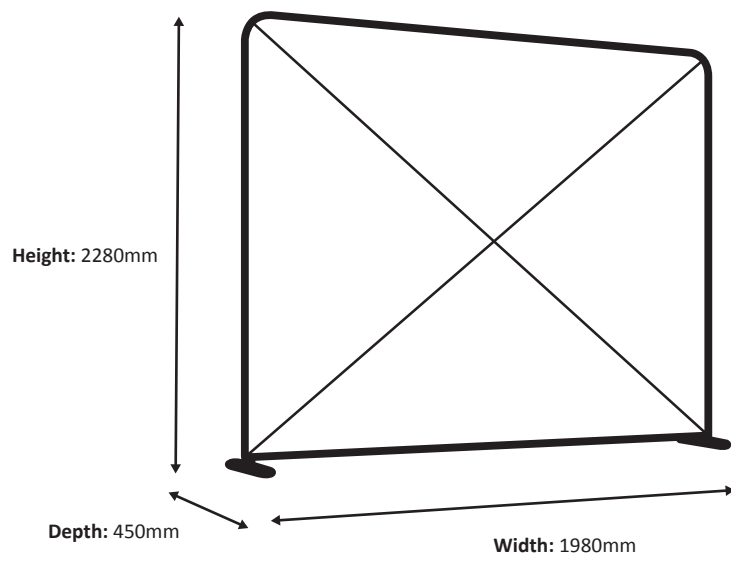

Frame

Graphic

Actual size of graphic: 980 * 2250 mm (W/H)

Scale 1:10

Zipper-Wall Straight 150 x 230cm Graphic (ZWS150-230G)

Specifications

Frame

Graphic

Actual size of graphic: 1480 * 2250 mm (W/H)

Zipper-Wall Straight 200 x 230cm Graphic (ZWS200-230G)

Specifications

Frame

Graphic

Actual size of graphic: 1980 * 2250 mm (W/H)

Scale 1:10

Zipper-Wall Straight 250 x 230cm Graphic (ZWS250-230G)

Specifications

Frame

Graphic

Actual size of graphic: 2480 * 2250 mm (W/H)

Zipper-Wall Straight 300 x 230cm Graphic (ZWS300-230G)

Specifications

Frame

Graphic

Actual size of graphic: 2980 * 2250 mm (W/H)

Scale 1:10