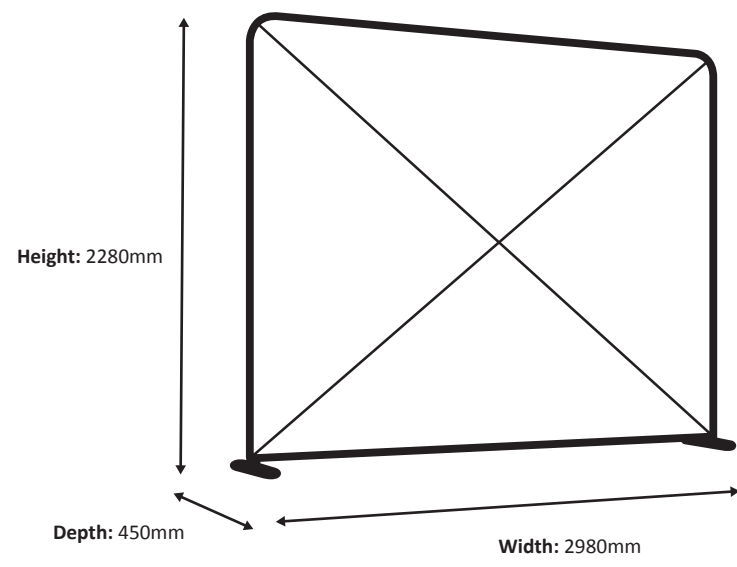

Frame

Graphic

Actual size of graphic: 980 * 2250 mm (W/H)

Scale 1:10

Zipper-Wall Straight 150 x 230cm Graphic (ZWS150-230G)

Specifications

Frame

Graphic

Actual size of graphic: 1480 * 2250 mm (W/H)

Zipper-Wall Straight 200 x 230cm Graphic (ZWS200-230G)

Specifications

Frame

Graphic

Actual size of graphic: 1980 * 2250 mm (W/H)

Scale 1:10

Zipper-Wall Straight 250 x 230cm Graphic (ZWS250-230G)

Specifications

Frame

Graphic

Actual size of graphic: 2480 * 2250 mm (W/H)

Zipper-Wall Straight 300 x 230cm Graphic (ZWS300-230G)

Specifications

Frame

Graphic

Actual size of graphic: 2980 * 2250 mm (W/H)

Scale 1:10