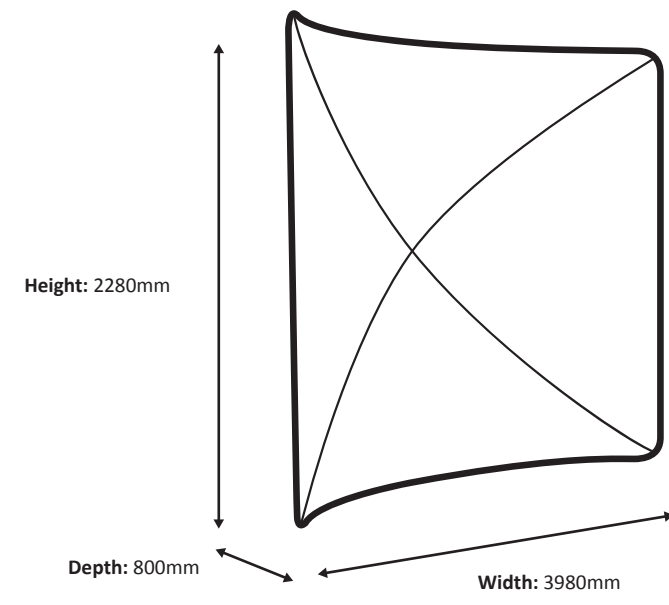

Zipper-Wall Curved

Graphical specifications

File set-up

The **blue line** is the outline of the document size.

Confection is done on the **orange line**. This is the final net size.

Important text and images should be placed within the **green line** because of the confection. The green and orange line are **7 cm** apart.

File supply

- 1: Please remove all sizes and lines (orange, green and blue).
- 2: Supply on real size in PDF via E-mail / YouSendit / WeTransfer.

Zipper-Wall Curved 300 x 230cm Graphic (ZWC300-230G)

Specifications

Frame

Graphic

Actual size of graphic: 3275 * 2280 mm (W/H)

Zipper-Wall Curved 400 x 230cm Graphic (ZWC400-230G)

Specifications

Frame

Graphic

Actual size of graphic: 4380 * 2280 mm (W/H)

4380 mm

Zipper-Wall Curved 500 x 230cm Graphic (ZWC500-230G)

Specifications

Frame

Graphic

Actual size of graphic: 5490 * 2280 mm (W/H)