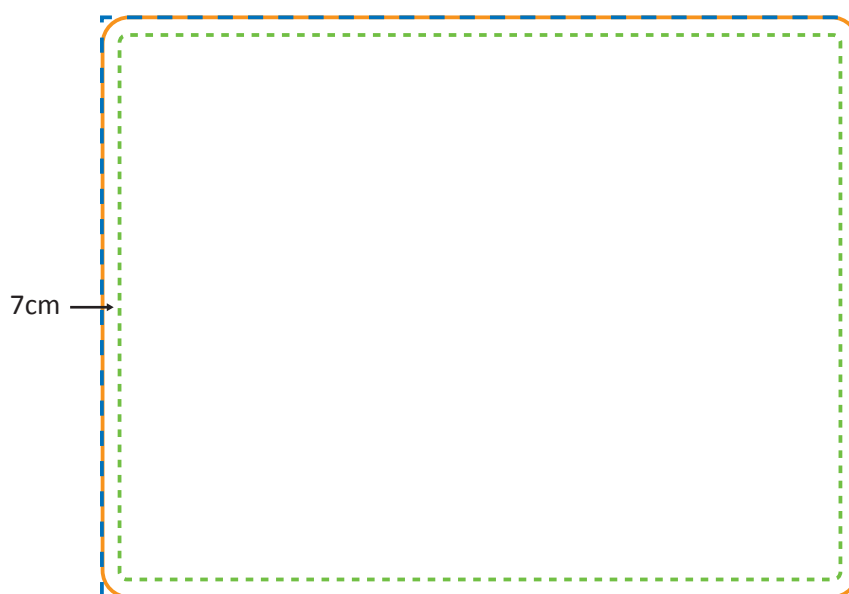

Zipper-Wall Curved

Graphical specifications

File set-up

The **blue line** is the outline of the document size.

Confection is done on the **orange line**. This is the final net size.

Important text and images should be placed within the **green line** because of the confection. The green and orange line are **7 cm** apart.

File supply

- 1: Please remove all sizes and lines (orange, green and blue).
- 2: Supply on real size in PDF via E-mail / YouSendit / WeTransfer.

Zipper-Wall Curved 300 x 230cm Graphic (ZWC300-230G)

Specifications

Frame

Graphic

Actual size of graphic: 3275 * 2280 mm (W/H)

Zipper-Wall Curved 400 x 230cm Graphic (ZWC400-230G)

Specifications

Frame

Graphic

Actual size of graphic: 4380 * 2280 mm (W/H)

4380 mm

Zipper-Wall Curved 500 x 230cm Graphic (ZWC500-230G)

Specifications

Frame

Graphic

Actual size of graphic: 5490 * 2280 mm (W/H)