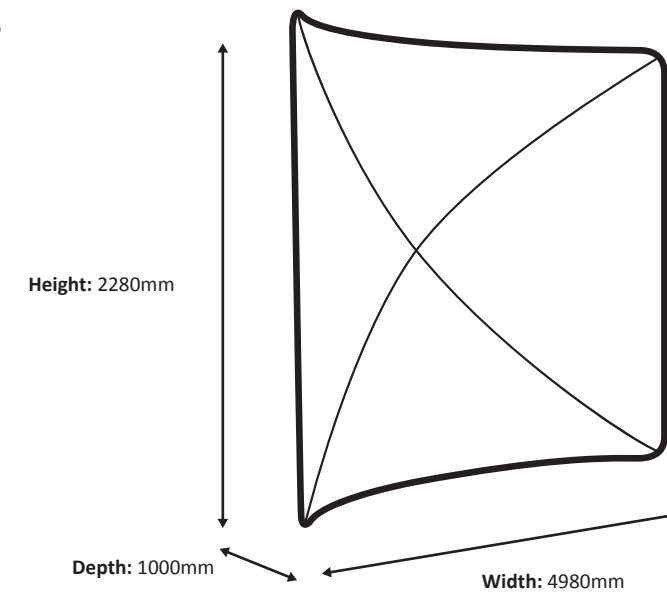

Zipper-Wall Curved

Graphical specifications

File set-up

The **blue line** is the outline of the document size.

Confection is done on the **orange line**. This is the final net size.

Important text and images should be placed within the **green line** because of the confection. The green and orange line are **7 cm** apart.

File supply

- 1: Please remove all sizes and lines (orange, green and blue).
- 2: Supply on real size in PDF via E-mail / YouSendit / WeTransfer.

Zipper-Wall Curved 300 x 230cm Graphic (ZWC300-230G)

Specifications

Frame

Graphic

Actual size of graphic: 3275 * 2280 mm (W/H)

Zipper-Wall Curved 400 x 230cm Graphic (ZWC400-230G)

Specifications

Frame

Graphic

Actual size of graphic: 4380 * 2280 mm (W/H)

4380 mm

Zipper-Wall Curved 500 x 230cm Graphic (ZWC500-230G)

Specifications

Frame

Graphic

Actual size of graphic: 5490 * 2280 mm (W/H)