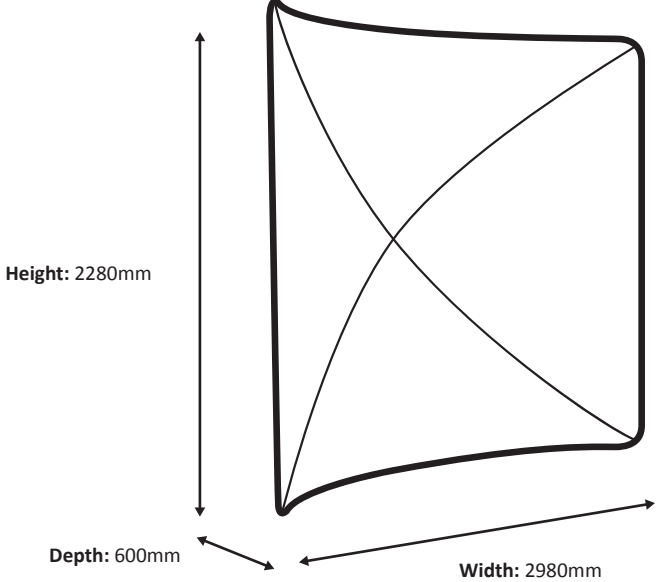

Zipper-Wall Curved

Graphical specifications

File set-up

The **blue line** is the outline of the document size.

Confection is done on the **orange line**. This is the final net size.

Important text and images should be placed within the **green line** because of the confection. The green and orange line are **7 cm** apart.

File supply

- 1: Please remove all sizes and lines (orange, green and blue).
- 2: Supply on real size in PDF via E-mail / YouSendit / WeTransfer.

Zipper-Wall Curved 300 x 230cm Graphic (ZWC300-230G)

Specifications

Frame

Graphic

Actual size of graphic: 3275 * 2280 mm (W/H)

Zipper-Wall Curved 400 x 230cm Graphic (ZWC400-230G)

Specifications

Frame

Graphic

Actual size of graphic: 4380 * 2280 mm (W/H)

4380 mm

Zipper-Wall Curved 500 x 230cm Graphic (ZWC500-230G)

Specifications

Frame

Graphic

Actual size of graphic: 5490 * 2280 mm (W/H)