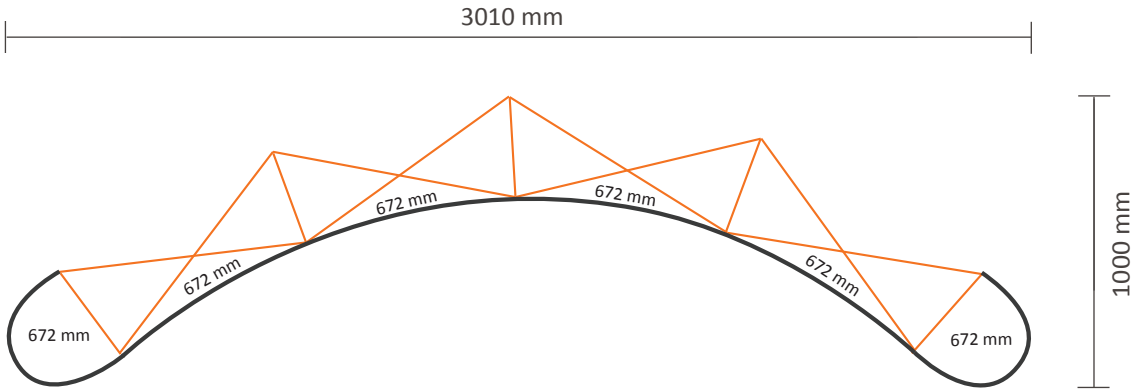

Pop-Up Magnetic 2x3 Curved (PUM23C)

Graphical specifications

Number of prints: 4
Actual size of print: 672 * 2236mm (W/H)
Actual total size: 2688 * 2236mm (W/H)

Pop-Up Magnetic 4x3 Curved (PUM43C)

Graphical specifications

Number of prints: 6
Actual size of print: 672 * 2236mm (W/H)
Actual total size: 4032 * 2236mm (W/H)

Pop-Up Magnetic 5x3 Curved (PUM53C)

Graphical specifications

Number of prints: 7
Actual size of print: 672 * 2236mm (W/H)
Actual total size: 4704 * 2236mm (W/H)

Pop-Up Magnetic 2x3 Straight (PUM23S)

Graphical specifications

- Number of prints: 4
- Actual size of print:
 - *Front side, 2 panels: 732 * 2236mm (W/H)
 - *Left / right side, 2 panels: 672 * 2236mm (W/H)
- Actual total size: 2808 * 2236mm (W/H)

Pop-Up Magnetic 3x3 Straight (PUM33S)

Graphical specifications

Number of prints: 5
Actual size of print:
*Front side, 3 panels: 732 * 2236mm (W/H)
*Left / right side, 2 panels: 672 * 2236mm (W/H)
Actual total size: 3540 * 2236mm (W/H)