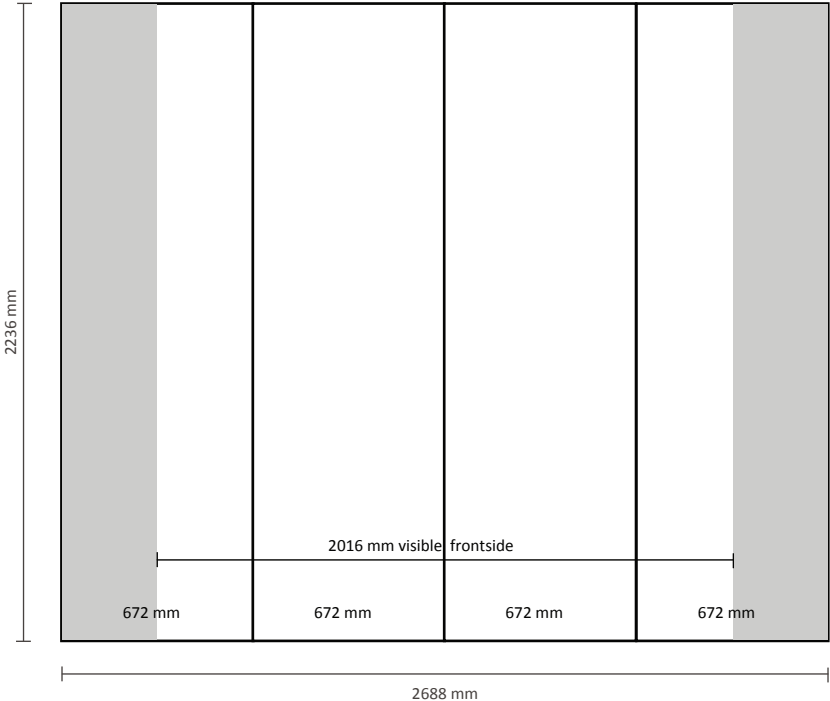

Pop-Up Magnetic 2x3 Curved (PUM23C)

Graphical specifications

Number of prints: 4
Actual size of print: 672 * 2236mm (W/H)
Actual total size: 2688 * 2236mm (W/H)

Pop-Up Magnetic 4x3 Curved (PUM43C)

Graphical specifications

Number of prints: 6
Actual size of print: 672 * 2236mm (W/H)
Actual total size: 4032 * 2236mm (W/H)

Pop-Up Magnetic 5x3 Curved (PUM53C)

Graphical specifications

Number of prints: 7
Actual size of print: 672 * 2236mm (W/H)
Actual total size: 4704 * 2236mm (W/H)

Pop-Up Magnetic 2x3 Straight (PUM23S)

Graphical specifications

- Number of prints: 4
- Actual size of print:
 - *Front side, 2 panels: 732 * 2236mm (W/H)
 - *Left / right side, 2 panels: 672 * 2236mm (W/H)
- Actual total size: 2808 * 2236mm (W/H)

Pop-Up Magnetic 3x3 Straight (PUM33S)

Graphical specifications

Number of prints: 5
Actual size of print:
*Front side, 3 panels: 732 * 2236mm (W/H)
*Left / right side, 2 panels: 672 * 2236mm (W/H)
Actual total size: 3540 * 2236mm (W/H)