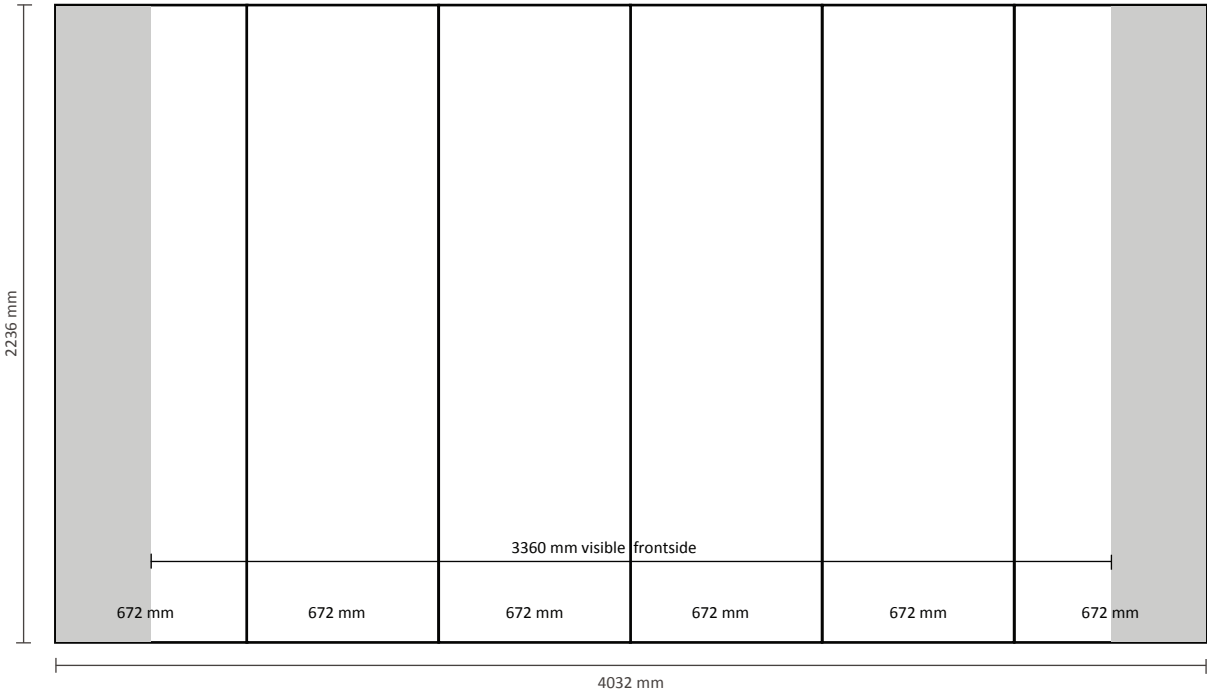

Number of prints: 6
Actual size of print: 672 * 2236mm (W/H)
Actual total size: 4032 * 2236mm (W/H)

Pop-Up Magnetic 5x3 Curved (PUM53C)

Graphical specifications

Number of prints: 7
Actual size of print: 672 * 2236mm (W/H)
Actual total size: 4704 * 2236mm (W/H)

Pop-Up Magnetic 2x3 Straight (PUM23S)

Graphical specifications

- Number of prints: 4
- Actual size of print:
 - *Front side, 2 panels: 732 * 2236mm (W/H)
 - *Left / right side, 2 panels: 672 * 2236mm (W/H)
- Actual total size: 2808 * 2236mm (W/H)

Pop-Up Magnetic 3x3 Straight (PUM33S)

Graphical specifications

Number of prints: 5
Actual size of print:
*Front side, 3 panels: 732 * 2236mm (W/H)
*Left / right side, 2 panels: 672 * 2236mm (W/H)
Actual total size: 3540 * 2236mm (W/H)

Pop-Up Magnetic 5x3 Straight (PUM53S)

Graphical specifications

Number of prints: 7

Actual size of print:

- *Front side, 5 panels: 732 * 2236mm (W/H)
- *Left / right side, 2 panels: 672 * 2236mm (W/H)

Actual total size: 5004 * 2236mm (W/H)