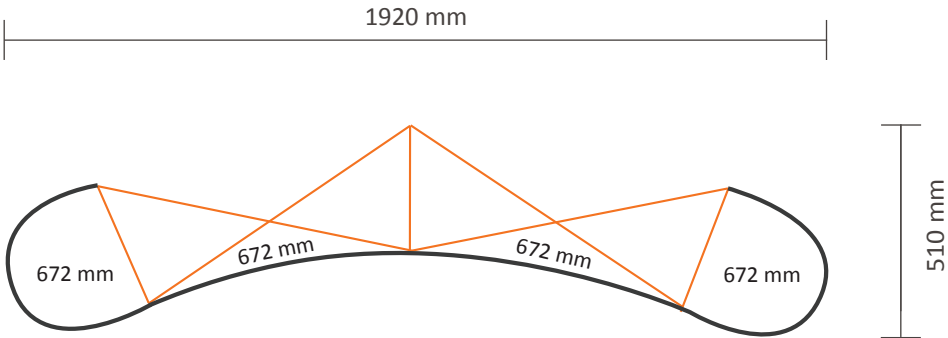

Pop-Up Magnetic 2x3 Curved (PUM23C)

Graphical specifications

Number of prints: 4
Actual size of print: 672 * 2236mm (W/H)
Actual total size: 2688 * 2236mm (W/H)

Pop-Up Magnetic 4x3 Curved (PUM43C)

Graphical specifications

Number of prints: 6
Actual size of print: 672 * 2236mm (W/H)
Actual total size: 4032 * 2236mm (W/H)

Pop-Up Magnetic 5x3 Curved (PUM53C)

Graphical specifications

Number of prints: 7
Actual size of print: 672 * 2236mm (W/H)
Actual total size: 4704 * 2236mm (W/H)

Pop-Up Magnetic 2x3 Straight (PUM23S)

Graphical specifications

- Number of prints: 4
- Actual size of print:
 - *Front side, 2 panels: 732 * 2236mm (W/H)
 - *Left / right side, 2 panels: 672 * 2236mm (W/H)
- Actual total size: 2808 * 2236mm (W/H)

Pop-Up Magnetic 3x3 Straight (PUM33S)

Graphical specifications

Number of prints: 5
Actual size of print:
*Front side, 3 panels: 732 * 2236mm (W/H)
*Left / right side, 2 panels: 672 * 2236mm (W/H)
Actual total size: 3540 * 2236mm (W/H)