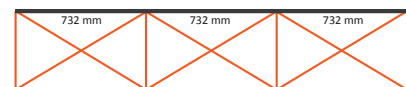

3x3 Straight (PUM33SE)

Number of extra prints: 3
Actual size of print: 732 * 2236mm (W/H)
Total (actual) extra size: 2196 * 2236mm (W/H)