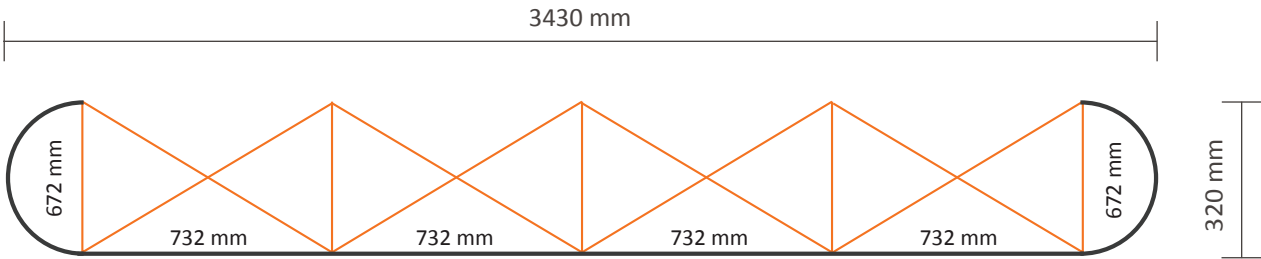

Pop-Up Magnetic 2x3 Straight (PUM23S)

Graphical specifications

- Number of prints: 4
- Actual size of print:
 - *Front side, 2 panels: 732 * 2236mm (W/H)
 - *Left / right side, 2 panels: 672 * 2236mm (W/H)
- Actual total size: 2808 * 2236mm (W/H)

Pop-Up Magnetic 3x3 Straight (PUM33S)

Graphical specifications

Number of prints: 5
Actual size of print:
*Front side, 3 panels: 732 * 2236mm (W/H)
*Left / right side, 2 panels: 672 * 2236mm (W/H)
Actual total size: 3540 * 2236mm (W/H)

Pop-Up Magnetic 4x3 Straight (PUM43S)

Graphical specifications

Number of prints: 6
 Actual size of print:
 *Front side, 4 panels: 732 * 2236mm (W/H)
 *Left / right side, 2 panels: 672 * 2236mm (W/H)
 Actual total size: 4272 * 2236mm (W/H)

Pop-Up Magnetic 5x3 Straight (PUM53S)

Graphical specifications

Number of prints: 7

Actual size of print:

- *Front side, 5 panels: 732 * 2236mm (W/H)
- *Left / right side, 2 panels: 672 * 2236mm (W/H)

Actual total size: 5004 * 2236mm (W/H)