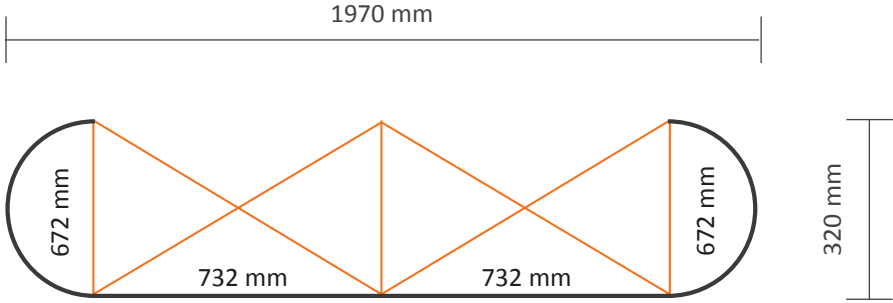

Number of prints: 6
Actual size of print: 672 * 2236mm (W/H)
Actual total size: 4032 * 2236mm (W/H)

Pop-Up Magnetic 5x3 Curved (PUM53C)

Graphical specifications

Number of prints: 7
Actual size of print: 672 * 2236mm (W/H)
Actual total size: 4704 * 2236mm (W/H)

Pop-Up Magnetic 2x3 Straight (PUM23S)

Graphical specifications

- Number of prints: 4
- Actual size of print:
 - *Front side, 2 panels: 732 * 2236mm (W/H)
 - *Left / right side, 2 panels: 672 * 2236mm (W/H)
- Actual total size: 2808 * 2236mm (W/H)

Pop-Up Magnetic 3x3 Straight (PUM33S)

Graphical specifications

Number of prints: 5
Actual size of print:
*Front side, 3 panels: 732 * 2236mm (W/H)
*Left / right side, 2 panels: 672 * 2236mm (W/H)
Actual total size: 3540 * 2236mm (W/H)

Pop-Up Magnetic 5x3 Straight (PUM53S)

Graphical specifications

Number of prints: 7

Actual size of print:

- *Front side, 5 panels: 732 * 2236mm (W/H)
- *Left / right side, 2 panels: 672 * 2236mm (W/H)

Actual total size: 5004 * 2236mm (W/H)