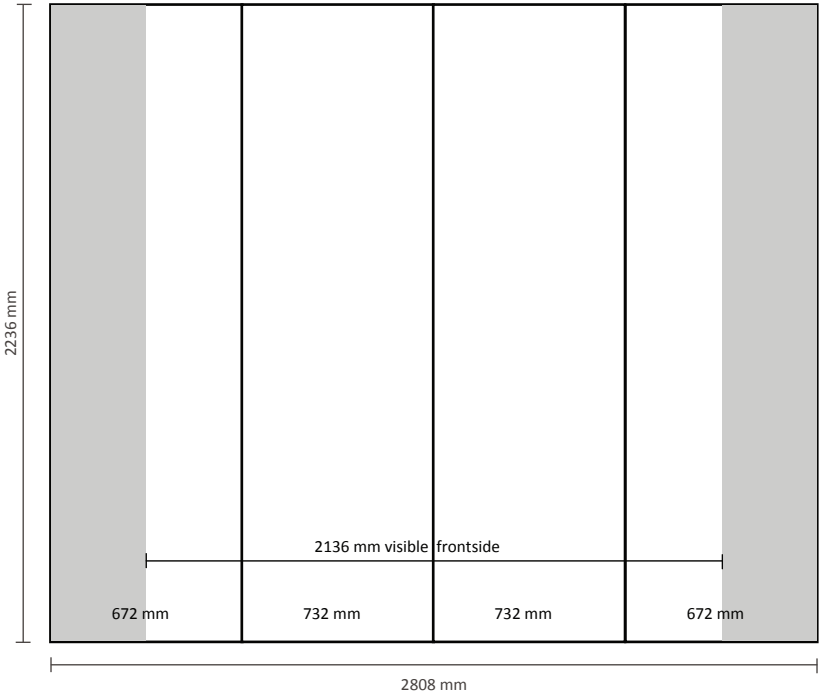

Number of prints: 6
Actual size of print: 672 * 2236mm (W/H)
Actual total size: 4032 * 2236mm (W/H)

Pop-Up Magnetic 5x3 Curved (PUM53C)

Graphical specifications

Number of prints: 7
Actual size of print: 672 * 2236mm (W/H)
Actual total size: 4704 * 2236mm (W/H)

Pop-Up Magnetic 2x3 Straight (PUM23S)

Graphical specifications

- Number of prints: 4
- Actual size of print:
 - *Front side, 2 panels: 732 * 2236mm (W/H)
 - *Left / right side, 2 panels: 672 * 2236mm (W/H)
- Actual total size: 2808 * 2236mm (W/H)

Pop-Up Magnetic 3x3 Straight (PUM33S)

Graphical specifications

Number of prints: 5
Actual size of print:
*Front side, 3 panels: 732 * 2236mm (W/H)
*Left / right side, 2 panels: 672 * 2236mm (W/H)
Actual total size: 3540 * 2236mm (W/H)

Pop-Up Magnetic 5x3 Straight (PUM53S)

Graphical specifications

Number of prints: 7

Actual size of print:

- *Front side, 5 panels: 732 * 2236mm (W/H)
- *Left / right side, 2 panels: 672 * 2236mm (W/H)

Actual total size: 5004 * 2236mm (W/H)