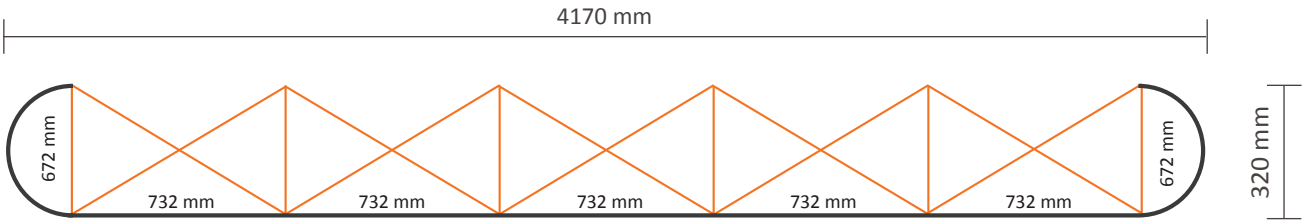

Pop-Up Magnetic 2x3 Straight (PUM23S)

Graphical specifications

- Number of prints: 4
- Actual size of print:
 - *Front side, 2 panels: 732 * 2236mm (W/H)
 - *Left / right side, 2 panels: 672 * 2236mm (W/H)
- Actual total size: 2808 * 2236mm (W/H)

Pop-Up Magnetic 3x3 Straight (PUM33S)

Graphical specifications

Number of prints: 5
Actual size of print:
*Front side, 3 panels: 732 * 2236mm (W/H)
*Left / right side, 2 panels: 672 * 2236mm (W/H)
Actual total size: 3540 * 2236mm (W/H)

Pop-Up Magnetic 4x3 Straight (PUM43S)

Graphical specifications

Number of prints: 6
 Actual size of print:
 *Front side, 4 panels: 732 * 2236mm (W/H)
 *Left / right side, 2 panels: 672 * 2236mm (W/H)
 Actual total size: 4272 * 2236mm (W/H)

Pop-Up Magnetic 5x3 Straight (PUM53S)

Graphical specifications

Number of prints: 7

Actual size of print:

- *Front side, 5 panels: 732 * 2236mm (W/H)
- *Left / right side, 2 panels: 672 * 2236mm (W/H)

Actual total size: 5004 * 2236mm (W/H)