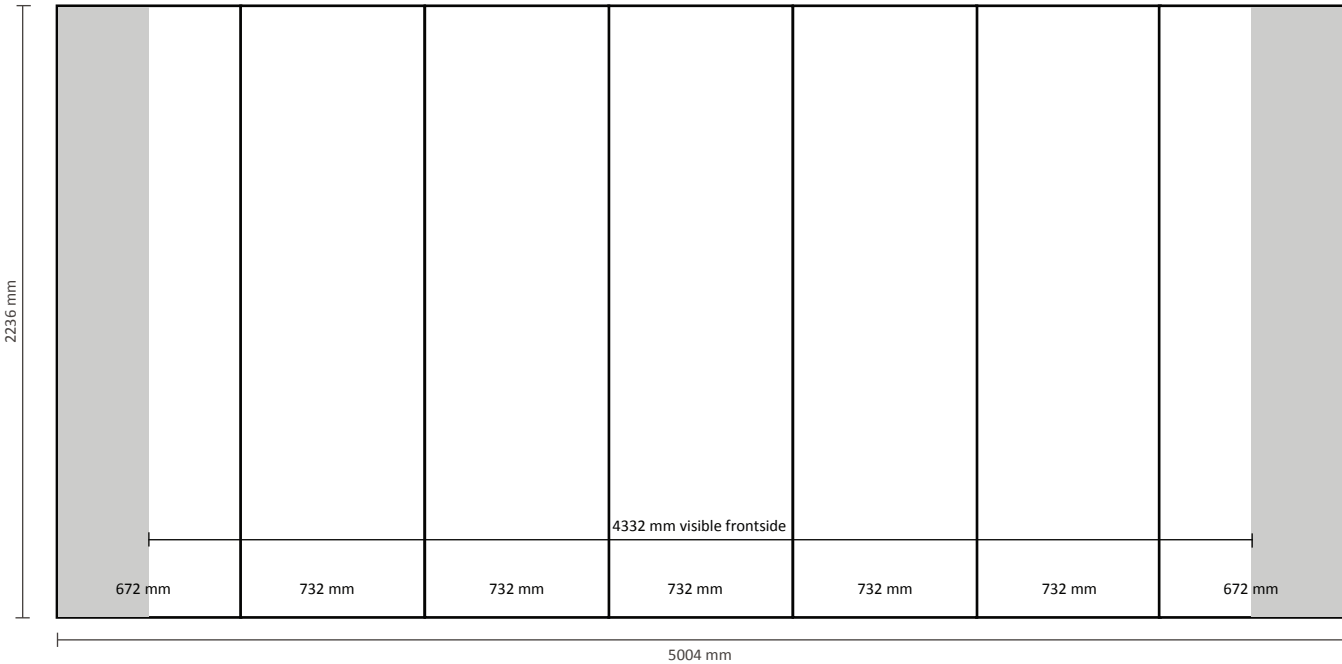

Pop-Up Magnetic 2x3 Straight (PUM23S)

Graphical specifications

- Number of prints: 4
- Actual size of print:
 - *Front side, 2 panels: 732 * 2236mm (W/H)
 - *Left / right side, 2 panels: 672 * 2236mm (W/H)
- Actual total size: 2808 * 2236mm (W/H)

Pop-Up Magnetic 3x3 Straight (PUM33S)

Graphical specifications

Number of prints: 5
Actual size of print:
*Front side, 3 panels: 732 * 2236mm (W/H)
*Left / right side, 2 panels: 672 * 2236mm (W/H)
Actual total size: 3540 * 2236mm (W/H)

Pop-Up Magnetic 4x3 Straight (PUM43S)

Graphical specifications

Number of prints: 6
 Actual size of print:
 *Front side, 4 panels: 732 * 2236mm (W/H)
 *Left / right side, 2 panels: 672 * 2236mm (W/H)
 Actual total size: 4272 * 2236mm (W/H)

Pop-Up Magnetic 5x3 Straight (PUM53S)

Graphical specifications

Number of prints: 7

Actual size of print:

- *Front side, 5 panels: 732 * 2236mm (W/H)
- *Left / right side, 2 panels: 672 * 2236mm (W/H)

Actual total size: 5004 * 2236mm (W/H)