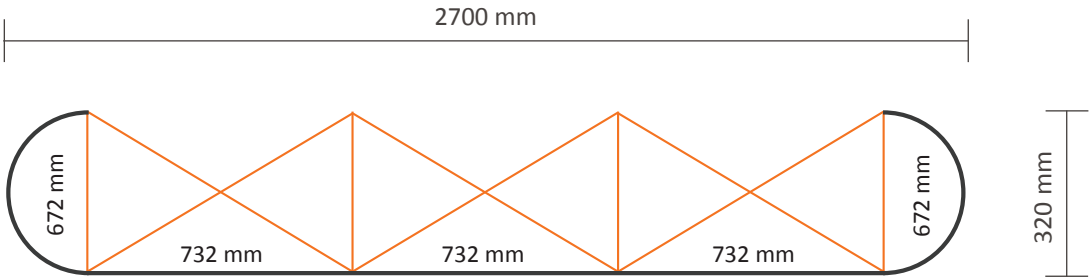

Pop-Up Magnetic 2x3 Straight (PUM23S)

Graphical specifications

- Number of prints: 4
- Actual size of print:
 - *Front side, 2 panels: 732 * 2236mm (W/H)
 - *Left / right side, 2 panels: 672 * 2236mm (W/H)
- Actual total size: 2808 * 2236mm (W/H)

Pop-Up Magnetic 3x3 Straight (PUM33S)

Graphical specifications

Number of prints: 5
Actual size of print:
*Front side, 3 panels: 732 * 2236mm (W/H)
*Left / right side, 2 panels: 672 * 2236mm (W/H)
Actual total size: 3540 * 2236mm (W/H)

Pop-Up Magnetic 4x3 Straight (PUM43S)

Graphical specifications

Number of prints: 6
 Actual size of print:
 *Front side, 4 panels: 732 * 2236mm (W/H)
 *Left / right side, 2 panels: 672 * 2236mm (W/H)
 Actual total size: 4272 * 2236mm (W/H)

Pop-Up Magnetic 5x3 Straight (PUM53S)

Graphical specifications

Number of prints: 7

Actual size of print:

- *Front side, 5 panels: 732 * 2236mm (W/H)
- *Left / right side, 2 panels: 672 * 2236mm (W/H)

Actual total size: 5004 * 2236mm (W/H)