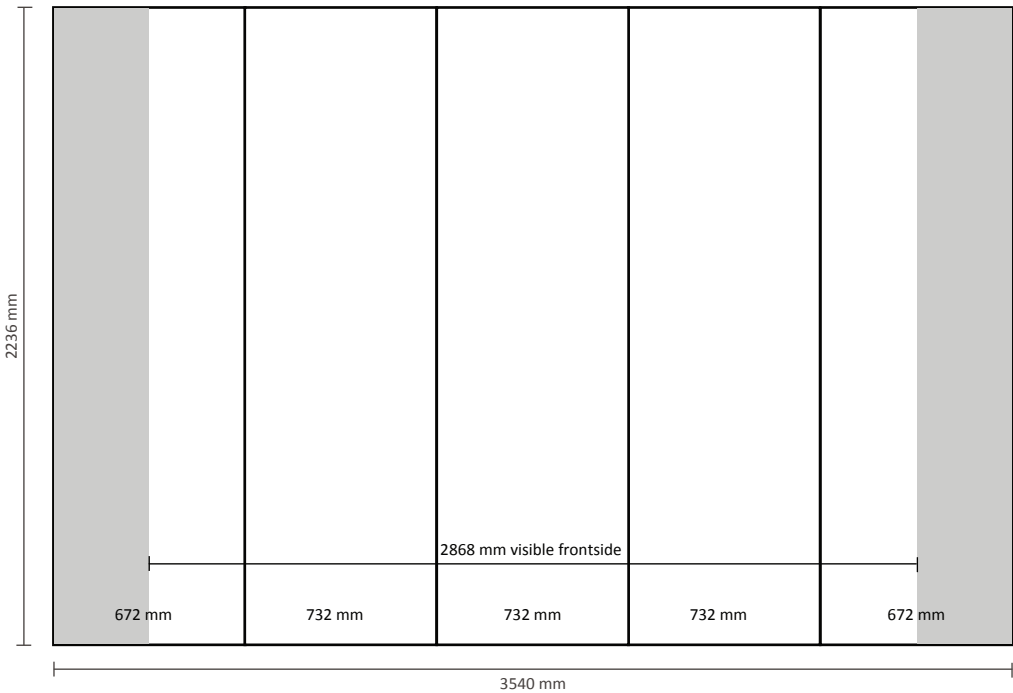

Pop-Up Magnetic 2x3 Straight (PUM23S)

Graphical specifications

- Number of prints: 4
- Actual size of print:
 - *Front side, 2 panels: 732 * 2236mm (W/H)
 - *Left / right side, 2 panels: 672 * 2236mm (W/H)
- Actual total size: 2808 * 2236mm (W/H)

Pop-Up Magnetic 3x3 Straight (PUM33S)

Graphical specifications

Number of prints: 5
Actual size of print:
*Front side, 3 panels: 732 * 2236mm (W/H)
*Left / right side, 2 panels: 672 * 2236mm (W/H)
Actual total size: 3540 * 2236mm (W/H)

Pop-Up Magnetic 4x3 Straight (PUM43S)

Graphical specifications

Number of prints: 6
 Actual size of print:
 *Front side, 4 panels: 732 * 2236mm (W/H)
 *Left / right side, 2 panels: 672 * 2236mm (W/H)
 Actual total size: 4272 * 2236mm (W/H)

Pop-Up Magnetic 5x3 Straight (PUM53S)

Graphical specifications

Number of prints: 7

Actual size of print:

- *Front side, 5 panels: 732 * 2236mm (W/H)
- *Left / right side, 2 panels: 672 * 2236mm (W/H)

Actual total size: 5004 * 2236mm (W/H)