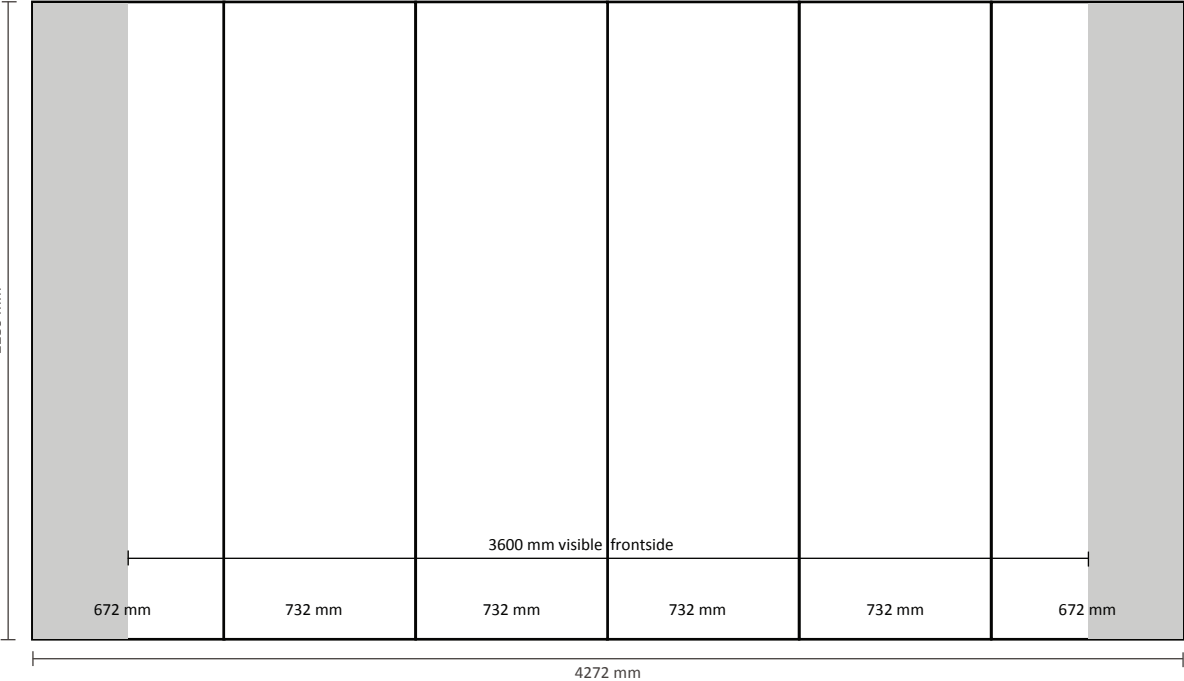

Pop-Up Magnetic 2x3 Straight (PUM23S)

Graphical specifications

- Number of prints: 4
- Actual size of print:
 - *Front side, 2 panels: 732 * 2236mm (W/H)
 - *Left / right side, 2 panels: 672 * 2236mm (W/H)
- Actual total size: 2808 * 2236mm (W/H)

Pop-Up Magnetic 3x3 Straight (PUM33S)

Graphical specifications

Number of prints: 5
Actual size of print:
*Front side, 3 panels: 732 * 2236mm (W/H)
*Left / right side, 2 panels: 672 * 2236mm (W/H)
Actual total size: 3540 * 2236mm (W/H)

Pop-Up Magnetic 4x3 Straight (PUM43S)

Graphical specifications

Number of prints: 6
 Actual size of print:
 *Front side, 4 panels: 732 * 2236mm (W/H)
 *Left / right side, 2 panels: 672 * 2236mm (W/H)
 Actual total size: 4272 * 2236mm (W/H)

Pop-Up Magnetic 5x3 Straight (PUM53S)

Graphical specifications

Number of prints: 7

Actual size of print:

- *Front side, 5 panels: 732 * 2236mm (W/H)
- *Left / right side, 2 panels: 672 * 2236mm (W/H)

Actual total size: 5004 * 2236mm (W/H)