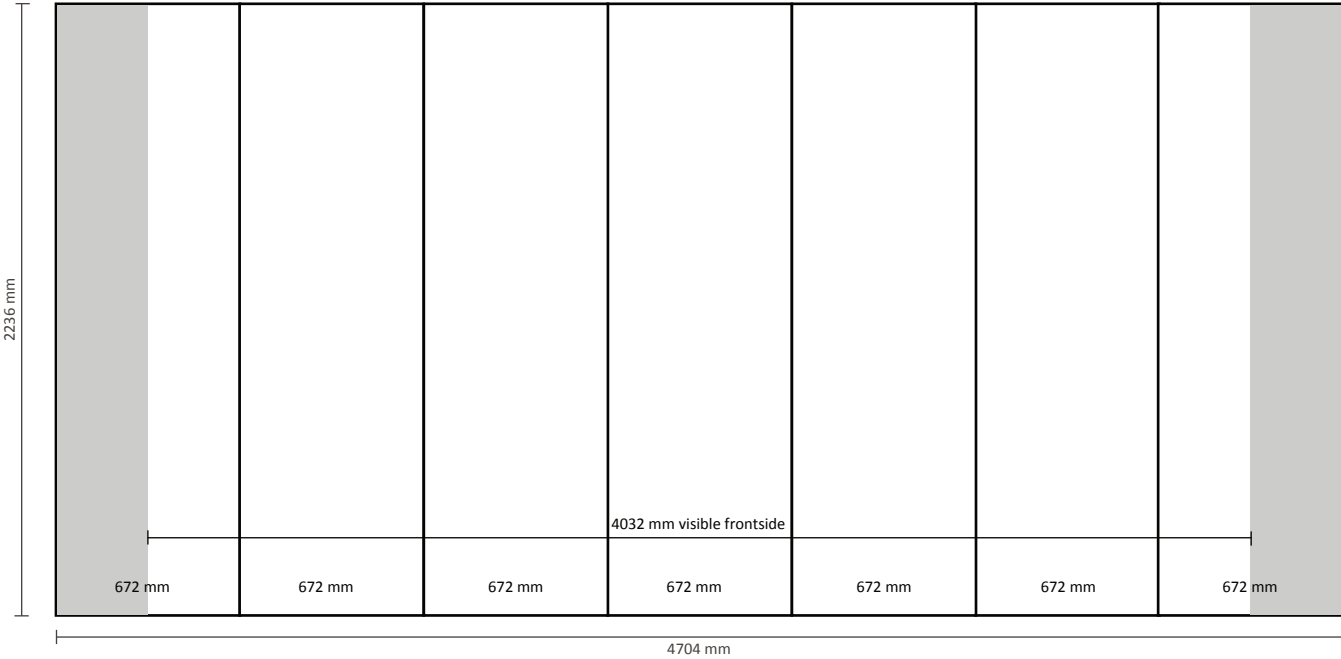

Number of prints: 6
Actual size of print: 672 * 2236mm (W/H)
Actual total size: 4032 * 2236mm (W/H)

Pop-Up Magnetic 5x3 Curved (PUM53C)

Graphical specifications

Number of prints: 7
Actual size of print: 672 * 2236mm (W/H)
Actual total size: 4704 * 2236mm (W/H)

Pop-Up Magnetic 2x3 Straight (PUM23S)

Graphical specifications

- Number of prints: 4
- Actual size of print:
 - *Front side, 2 panels: 732 * 2236mm (W/H)
 - *Left / right side, 2 panels: 672 * 2236mm (W/H)
- Actual total size: 2808 * 2236mm (W/H)

Pop-Up Magnetic 3x3 Straight (PUM33S)

Graphical specifications

Number of prints: 5
Actual size of print:
*Front side, 3 panels: 732 * 2236mm (W/H)
*Left / right side, 2 panels: 672 * 2236mm (W/H)
Actual total size: 3540 * 2236mm (W/H)

Pop-Up Magnetic 5x3 Straight (PUM53S)

Graphical specifications

Number of prints: 7

Actual size of print:

- *Front side, 5 panels: 732 * 2236mm (W/H)
- *Left / right side, 2 panels: 672 * 2236mm (W/H)

Actual total size: 5004 * 2236mm (W/H)