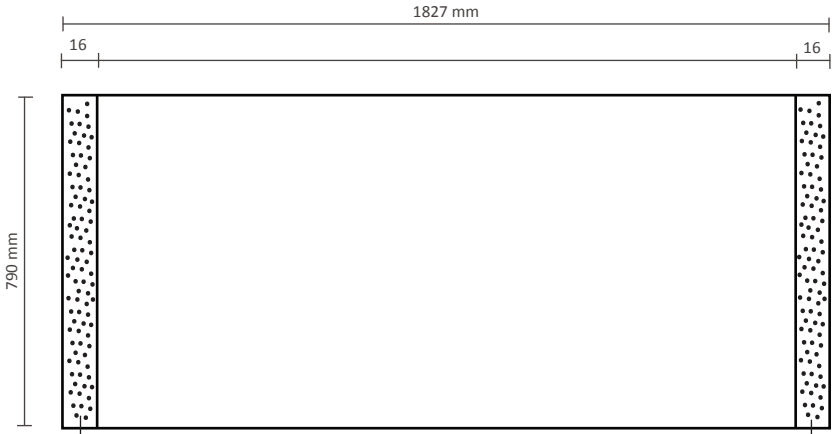

Pop-Up Magnetic 2x3 Straight (PUM23S)

Graphical specifications

- Number of prints: 4
- Actual size of print:
 - *Front side, 2 panels: 732 * 2236mm (W/H)
 - *Left / right side, 2 panels: 672 * 2236mm (W/H)
- Actual total size: 2808 * 2236mm (W/H)

Pop-Up Magnetic 5x3 Straight (PUM53S)

Graphical specifications

Number of prints: 7

Actual size of print:

- *Front side, 5 panels: 732 * 2236mm (W/H)
- *Left / right side, 2 panels: 672 * 2236mm (W/H)

Actual total size: 5004 * 2236mm (W/H)

3x3 Straight (PUM33SE)

Number of extra prints: 3
Actual size of print: 732 * 2236mm (W/H)
Total (actual) extra size: 2196 * 2236mm (W/H)

4x3 Straight (PUM43SE)

Number of extra prints: 4
Actual size of print: 732 * 2236mm (W/H)
Total (actual) extra size: 2928 * 2236mm (W/H)

5x3 Straight (PUM53SE)

Number of extra prints: 5
Actual size of print: 732 * 2236mm (W/H)
Total (actual) extra size: 3660 * 2236mm (W/H)

Pop-Up Magnetic Counter

Graphical specifications

1,6 cm Velcro loop on **back side**