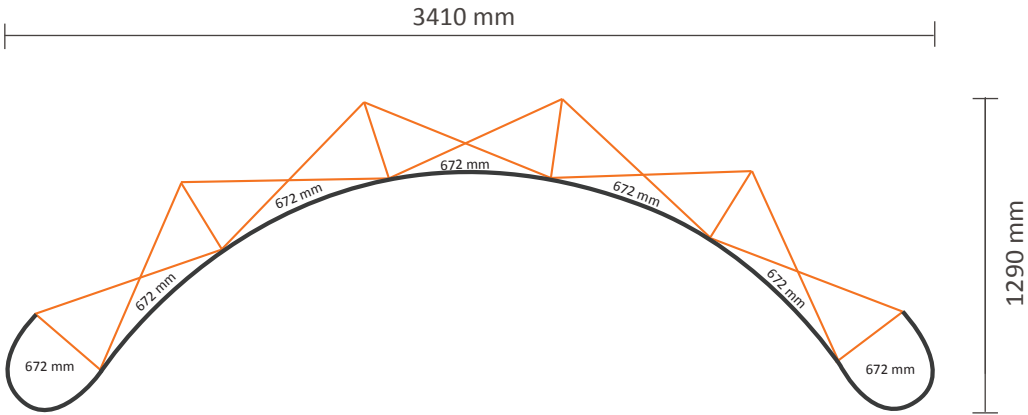

Pop-Up Magnetic 2x3 Curved (PUM23C)

Graphical specifications

Number of prints: 4
Actual size of print: 672 * 2236mm (W/H)
Actual total size: 2688 * 2236mm (W/H)

Pop-Up Magnetic 4x3 Curved (PUM43C)

Graphical specifications

Number of prints: 6
Actual size of print: 672 * 2236mm (W/H)
Actual total size: 4032 * 2236mm (W/H)

Pop-Up Magnetic 5x3 Curved (PUM53C)

Graphical specifications

Number of prints: 7
Actual size of print: 672 * 2236mm (W/H)
Actual total size: 4704 * 2236mm (W/H)

Pop-Up Magnetic 2x3 Straight (PUM23S)

Graphical specifications

- Number of prints: 4
- Actual size of print:
 - *Front side, 2 panels: 732 * 2236mm (W/H)
 - *Left / right side, 2 panels: 672 * 2236mm (W/H)
- Actual total size: 2808 * 2236mm (W/H)

Pop-Up Magnetic 3x3 Straight (PUM33S)

Graphical specifications

Number of prints: 5
Actual size of print:
*Front side, 3 panels: 732 * 2236mm (W/H)
*Left / right side, 2 panels: 672 * 2236mm (W/H)
Actual total size: 3540 * 2236mm (W/H)