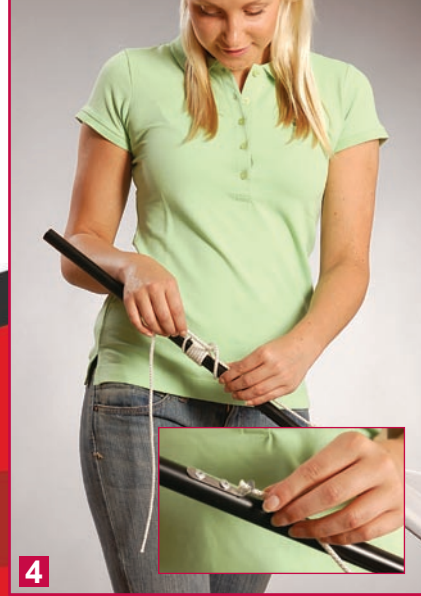

# Promotion Flag

Item no.

260 cm (8.5 ft) = 10208

340 cm (11.2 ft) = 10200

450 cm (14.8 ft) = 10201

560 cm (18.4 ft) = 10202

## Feet and Accessories

Item	Description	Size	Weight
10208	Cross foot	720mm / 28.3" (l)	3,5 kg / 7.7 lbs.
10207	Water ring for cross foot	Ø 500 mm / 19.7"	*6 kg / 13.2 lbs.
10210	Water tank foot incl. bag	Ø 450 mm / 17.7"	*6,5 kg / 14.3 lbs.
10209	Foot base for indoor use	300 x 300 mm / 11.8" x 11.8"	4,5 kg / 9.9 lbs.
10206	Plastic screw	530 mm / 20.9" (l)	0,5 kg / 1.1 lbs.
10204	Ground spike	600 mm / 23.6" (l)	1.0 kg / 2.4 lbs.
10205	Wall bracket	120x120 mm / 4.7" (w) x 4.7" (h)	1,2 kg / 2.6 lbs.