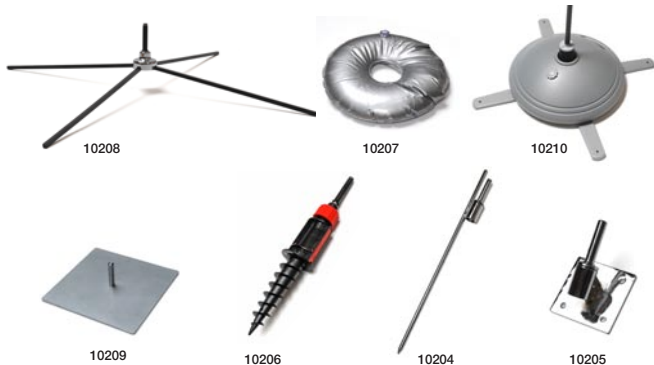

# Promotion Flag

Item no.

260 cm (8.5 ft) = 10208

340 cm (11.2 ft) = 10200

450 cm (14.8 ft) = 10201

560 cm (18.4 ft) = 10202

## Feet and Accessories

Item	Description	Size	Weight
10208	Cross foot	720mm / 28.3" (l)	3,5 kg / 7.7 lbs.
10207	Water ring for cross foot	Ø 500 mm / 19.7"	*6 kg / 13.2 lbs.
10210	Water tank foot incl. bag	Ø 450 mm / 17.7"	*6,5 kg / 14.3 lbs.
10209	Foot base for indoor use	300 x 300 mm / 11.8" x 11.8"	4,5 kg / 9.9 lbs.
10206	Plastic screw	530 mm / 20.9" (l)	0,5 kg / 1.1 lbs.
10204	Ground spike	600 mm / 23.6" (l)	1.0 kg / 2.4 lbs.
10205	Wall bracket	120x120 mm / 4.7" (w) x 4.7" (h)	1,2 kg / 2.6 lbs.